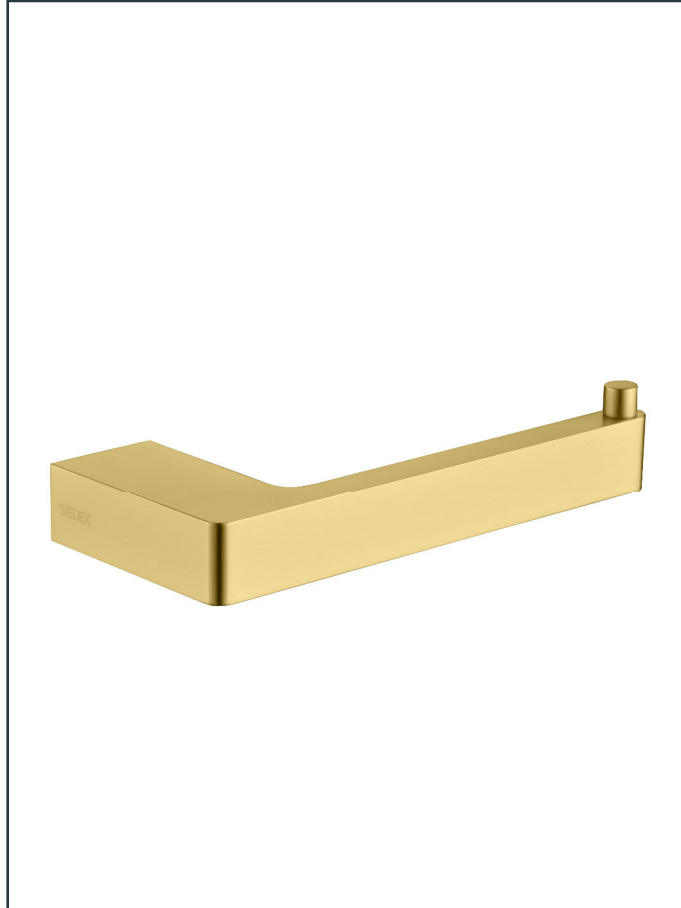

Photo

Product Information

Item Descriptions:	Toilet paper holder
Model:	UNIVERSAL SQUARE 2.0
Article No:	TRAC20404-BG
Material:	Brass
Brand:	TREDEX
Finish:	The colour / finish may vary on actual
	Brushed Gold_BG 
Specifications:	
Wall mounted toilet paper holder.	
	Ex-Brass Enhanced health protection resulting from minimal lead content.
	Perma Finish PVD brilliant and long-lasting finish.