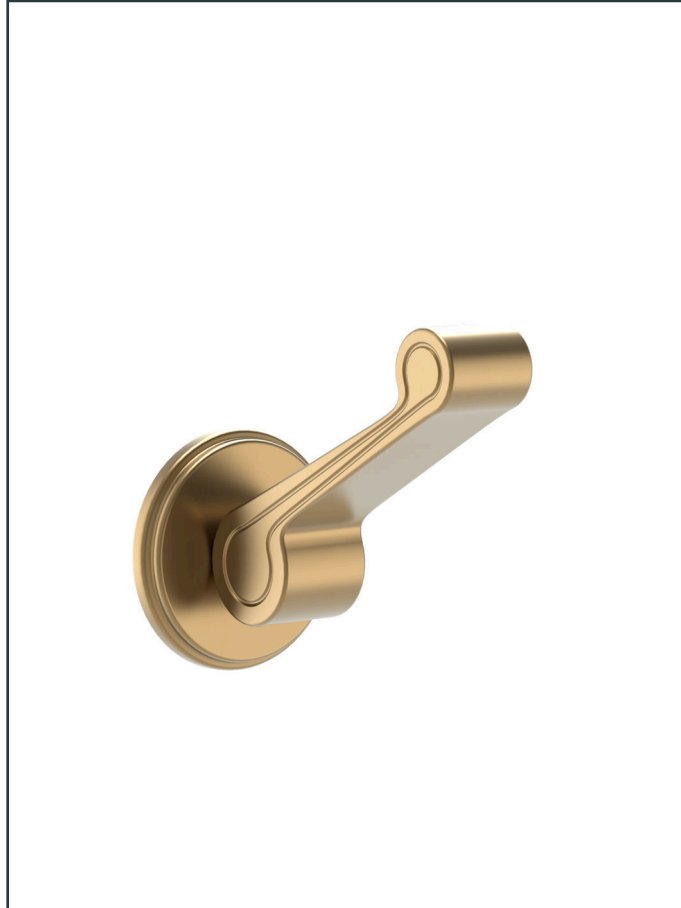

**Photo**

**Product Information**

<b>Item Descriptions:</b>	Robe hook
<b>Model:</b>	ROMA
<b>Article No:</b>	TRAC20305-BG
<b>Material:</b>	Brass
<b>Brand:</b>	TREDEX
<b>Finish:</b>	The colour / finish may vary on actual
	Brushed Gold_BG 
<b>Specifications:</b>	
Wall mounted robe hook.	
	<b>Ex-Brass</b> Enhanced health protection resulting from minimal lead content.
	<b>Perma Finish</b> PVD brilliant and long-lasting finish.