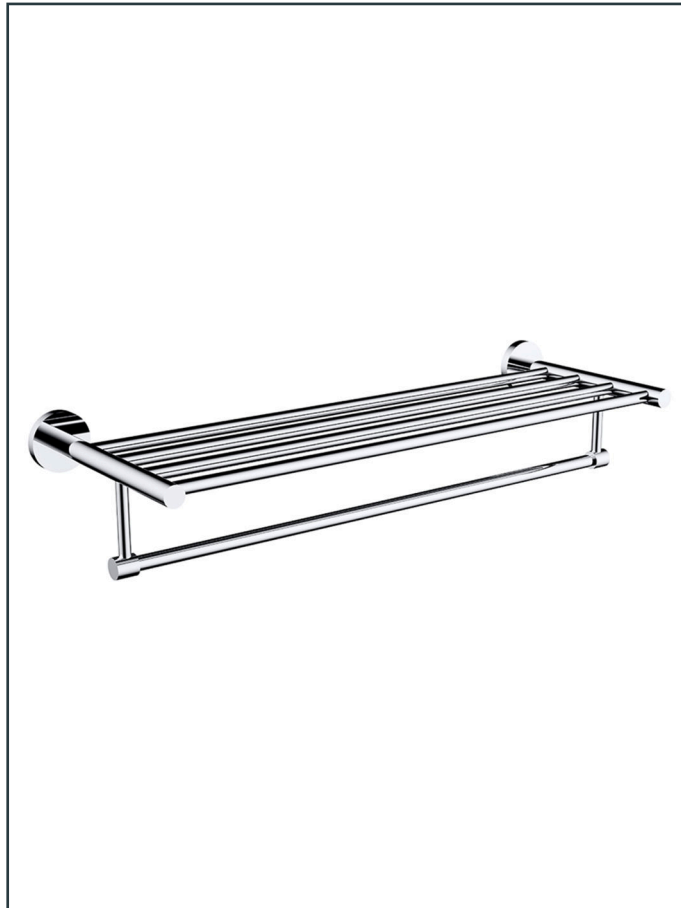

SPECIFICATION SHEET

Photo

Product Information

Item Descriptions:	Double towel rack, 600 mm
Model:	TR+
Article No:	TRAC12033
Material:	Stainless Steel
Brand:	TREDEX
Finish:	The colour / finish may vary on actual
	Chrome 
Specifications:	<p>Wall mounted double towel rack, 600 mm.</p> <p> Perma Shine Durable, long lasting brilliant finish ensuring a high gloss, mirror-like shine.</p> <p> ExSteel TREDEX ExSteel faucets are produced from solid-grade 316 stainless steel.</p>