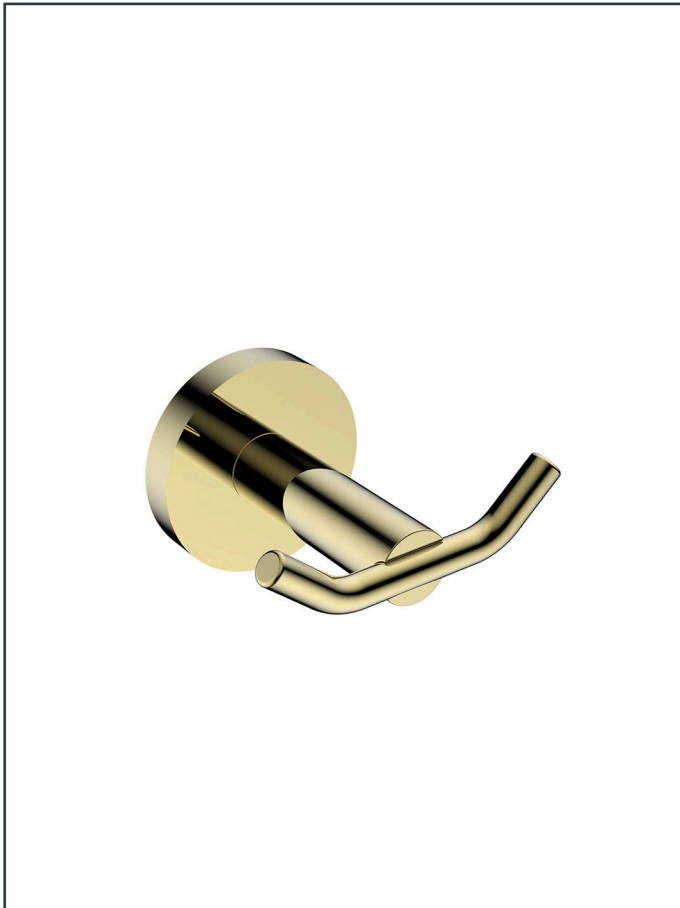

Photo

Product Information

Item Descriptions:	Robe hook
Model:	TR+
Article No:	TRAC12025.SNG
Material:	Stainless Steel
Brand:	TREDEX
Finish:	The colour / finish may vary on actual Shiny Neutral Gold_SNG 
Specifications:	
Wall mounted robe hook.	
	Perma Shine Durable, long lasting brilliant finish ensuring a high gloss, mirror-like shine.
	ExSteel TREDEX ExSteel faucets are produced from solid-grade 316 stainless steel.