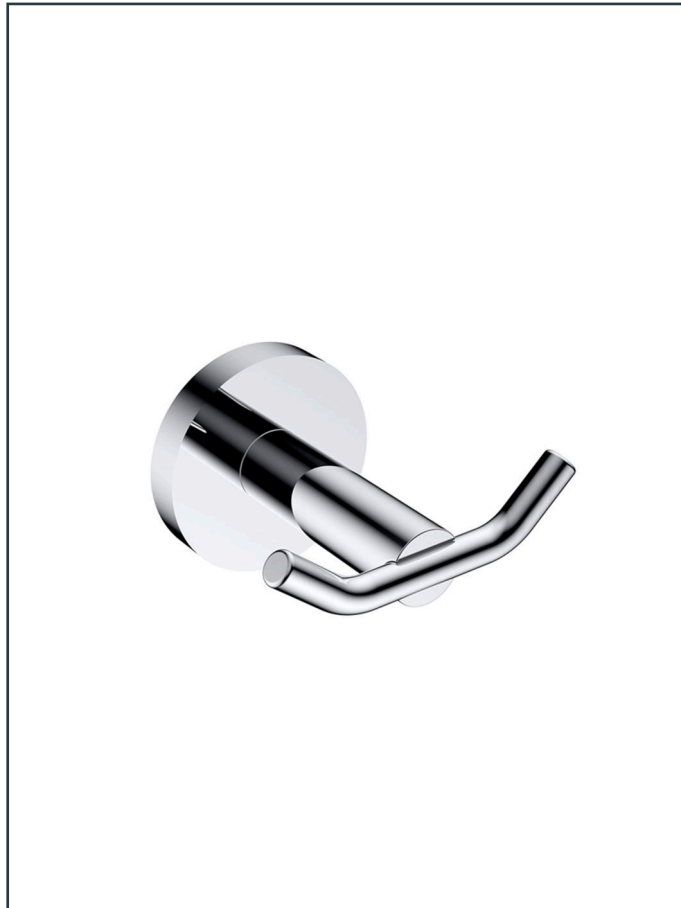

Photo

Product Information

Item Descriptions:	Robe hook
Model:	TR+
Article No:	TRAC12025
Material:	Stainless Steel
Brand:	TREDEX
Finish:	The colour / finish may vary on actual
	Chrome 
Specifications:	
Wall mounted robe hook.	
	Perma Shine Durable, long lasting brilliant finish ensuring a high gloss, mirror-like shine.
	ExSteel TREDEX ExSteel faucets are produced from solid-grade 316 stainless steel.