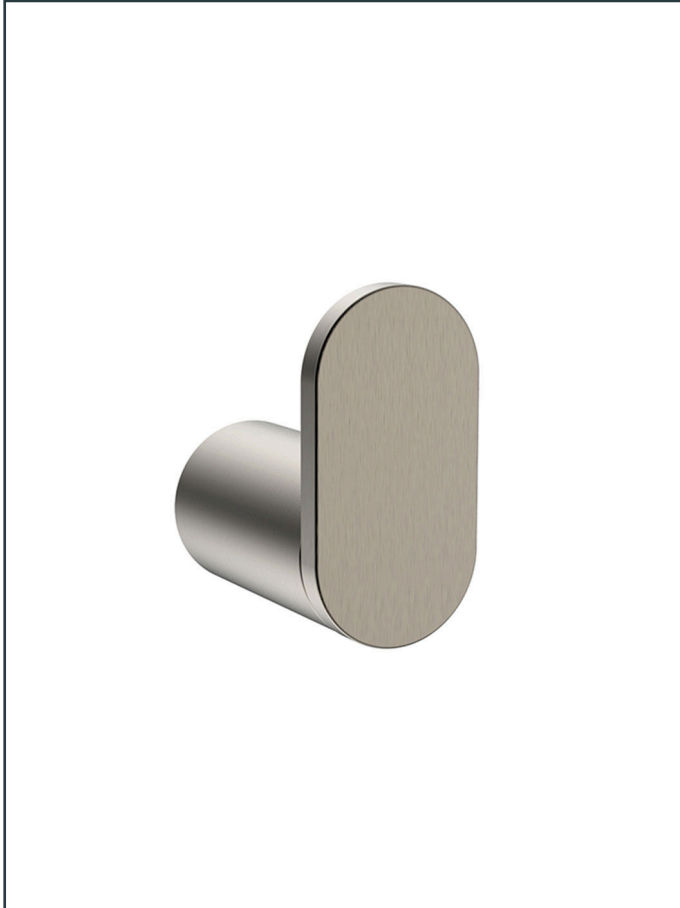

Photo

Product Information

Item Descriptions:	Robe hook
Model:	UNIVERSAL ROUND
Article No:	TRAC01105.SS
Material:	Brass
Brand:	TREDEX
Finish:	The colour / finish may vary on actual
	Stainless Steel_SS 
Specifications:	Wall mounted robe hook.