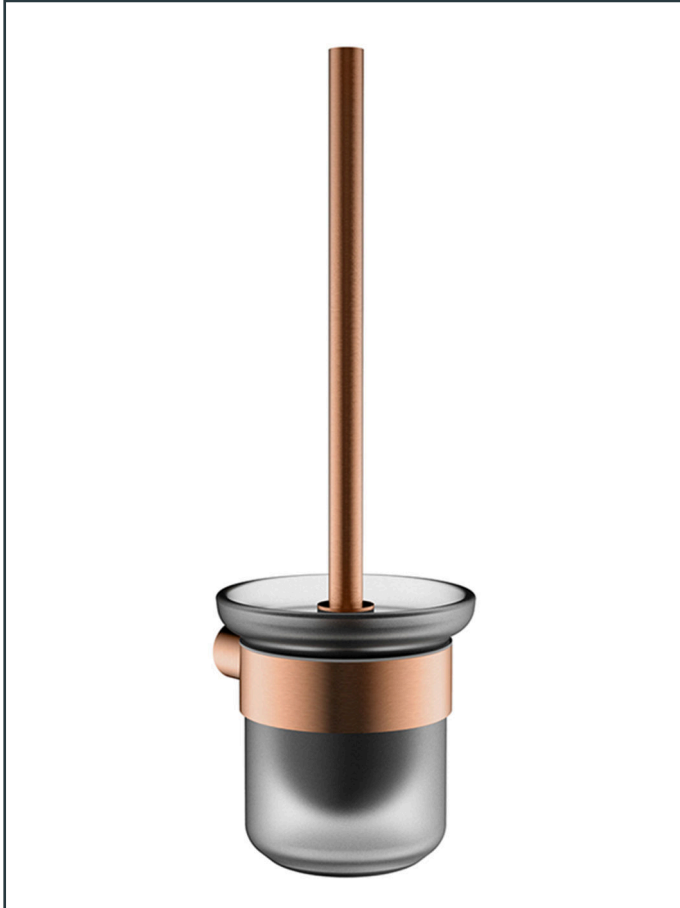

SPECIFICATION SHEET

Photo

Product Information

Item Descriptions:	Toilet brush holder
Model:	UNIVERSAL ROUND
Article No:	TRAC01103.MBN
Material:	Brass/Glass
Brand:	TREDEX
Finish:	The colour / finish may vary on actual Matte Bourbon_MBN 
Specifications:	Wall mounted toilet brush set.