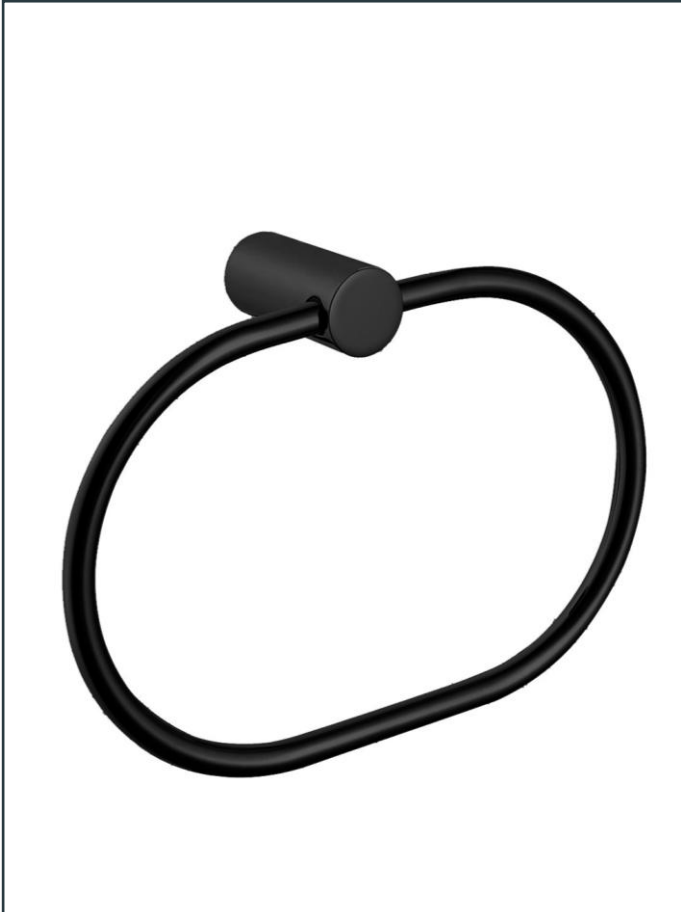

**Photo**

**Product Information**

<b>Item Descriptions:</b>	Towel ring
<b>Model:</b>	UNIVERSAL ROUND
<b>Article No:</b>	TRAC01009-MB
<b>Material:</b>	Stainless Steel
<b>Brand:</b>	TREDEX
<b>Finish:</b>	The colour / finish may vary on actual Matte Black_MB 
<b>Specifications:</b>	
Wall mounted towel ring.	
 <b>ExSteel</b> TREDEX ExSteel faucets are produced from solid-grade 316 stainless steel.	