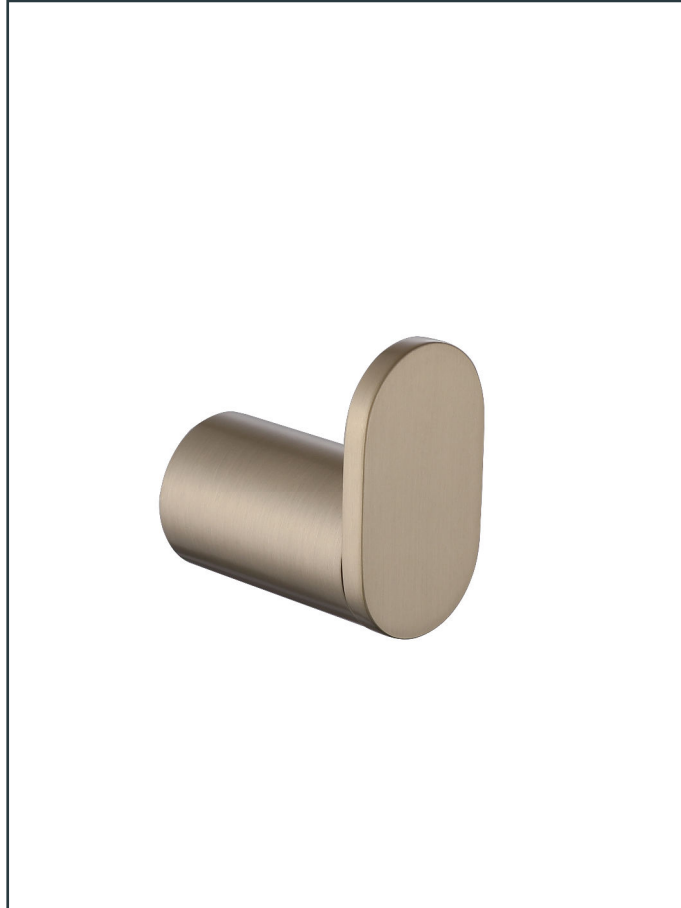

Photo

Product Information

Item Descriptions:	Robe hook
Model:	UNIVERSAL ROUND
Article No:	TRAC01005-BG
Material:	Brass
Brand:	TREDEX
Finish:	The colour / finish may vary on actual
	Brushed Gold_BG 
Specifications:	
Wall mounted robe hook.	
 Perma Shine Durable, long lasting brilliant finish ensuring a high gloss, mirror-like shine.	