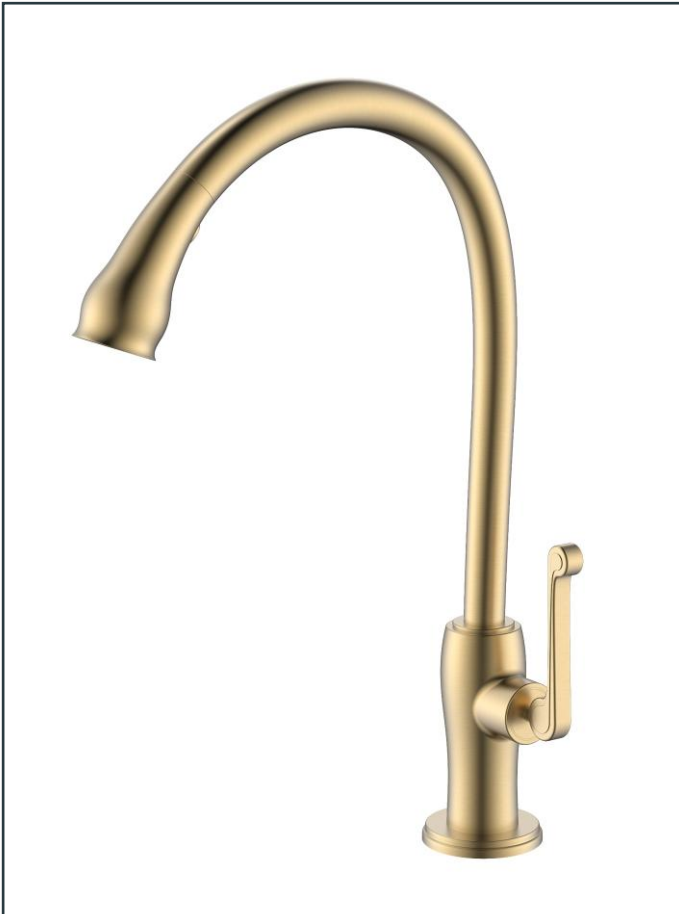

Photo

Product Information

Item Descriptions:	Single lever kitchen mixer
Model:	ROMA
Article No:	941203-BG
Material:	Brass
Brand:	TREDEX
Finish:	The colour / finish may vary on actual
	Brushed Gold 

Specifications:

Single lever kitchen mixer, with pair of flexible connection hoses. With flow rate (3 bar) 3.36 l/min

Platinum Warranty

Extended, reliable warranty designed for complete peace of mind.

ForeverEndurance

Completed an endurance test, surpassing half a million cycles.

Ex-Brass

Enhanced health protection resulting from minimal lead content.

Perma Finish

PVD brilliant and long-lasting finish.

Eco-Mix

Air-infused water provides a luxurious water experience while using lesser water.

Flexi Move

Allow the achievement of the highest levels of precision, comfort, desired water flow & temperature.

Swivel Spout

Spout swivels for added convenience & improved water efficiency

Quick Clean

Enables manual limescale removal.