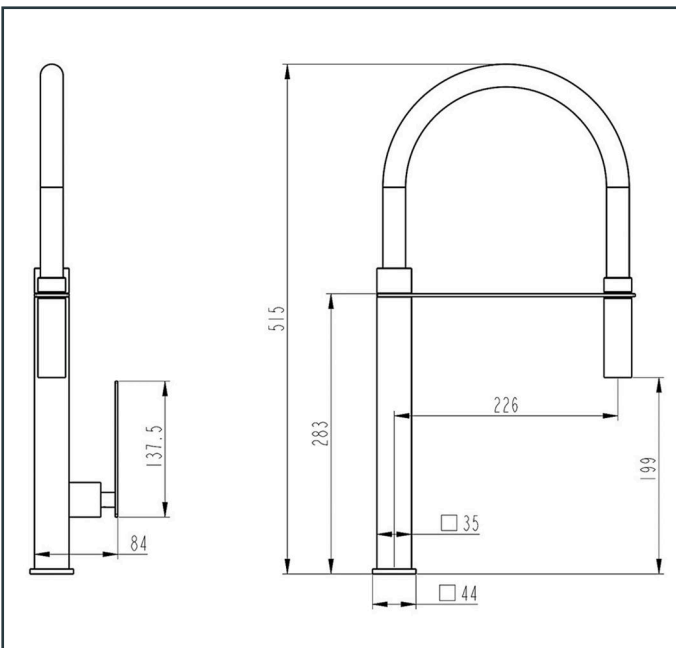

Photo

TECHNICAL DRAWING

Product Information

Item Descriptions:	Single lever kitchen mixer with pull-out spout
Model:	ASTRA
Article No:	941202
Material:	Brass
Brand:	TREDEX
Finish:	The colour / finish may vary on actual
	Chrome 

Specifications:

Single lever kitchen mixer, with pull-out spout, with pair of flexible connection hoses. With flow rate (3 bar) 5.8 l/min

Length: 84 mm
Width: 226 mm
Height: 515 mm

Platinum Warranty

Extended, reliable warranty designed for complete peace of mind.