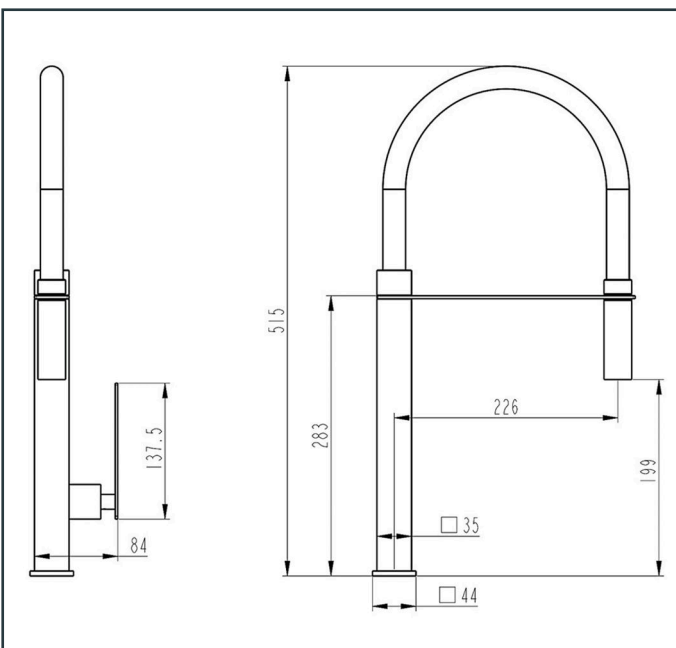

Photo

TECHNICAL DRAWING

Product Information

Item Descriptions:	Single lever kitchen mixer with pull-out spout
Model:	ASTRA
Article No:	941202-BG
Material:	Brass
Brand:	TREDEX
Finish:	The colour / finish may vary on actual  Brushed Soft Gold_BG

Specifications:

Single lever kitchen mixer, with pull-out spout, with pair of flexible connection hoses. With flow rate (3 bar) 5.8 l/min

Length: 84 mm
Width: 226 mm
Height: 515 mm

Platinum Warranty

Extended, reliable warranty designed for complete peace of mind.