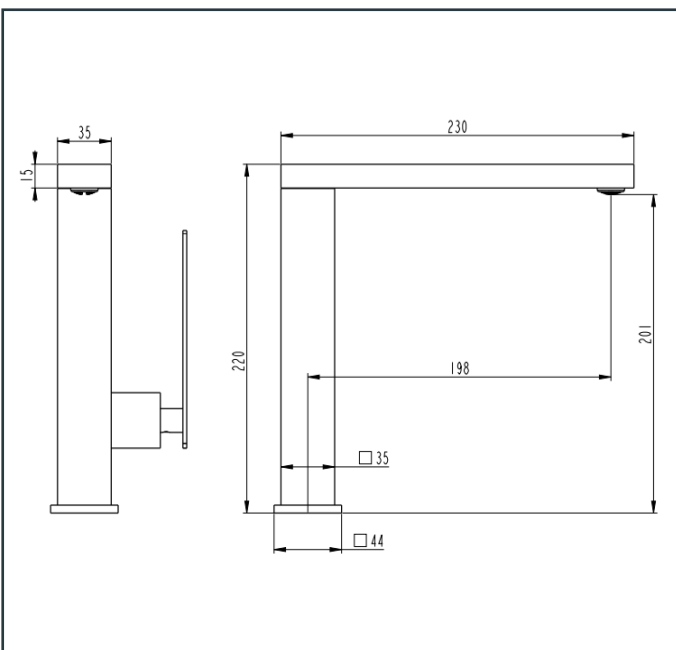

TECHNICAL DRAWING

Product Information

Item Descriptions:	Single lever kitchen mixer
Model:	ASTRA
Article No:	940202-BG
Material:	Brass
Brand:	TREDEX
Finish:	The colour / finish may vary on actual Brushed Soft Gold_BG

Specifications:

Single lever kitchen mixer, with pair of flexible connection hoses. With flow rate (3 bar) 3.7 l/min

Length: 44 mm
Width: 230 mm
Height: 220 mm

Platinum Warranty

Extended, reliable warranty designed for complete peace of mind.

ForeverEndurance

Completed an endurance test, surpassing half a million cycles.

Ex-Brass

Enhanced health protection resulting from minimal lead content.

Perma Finish

PVD brilliant and long-lasting finish.

Eco-Mix

Air-infused water provides a luxurious water experience while using lesser water.

Flexi Move

Allow the achievement of the highest levels of precision, comfort, desired water flow & temperature.

Swivel Spout

Spout swivels for added convenience & improved water efficiency

Quick Clean

Enables manual limescale removal.

Eco-Flo

Water and energy savings for ecological and economical reasons.