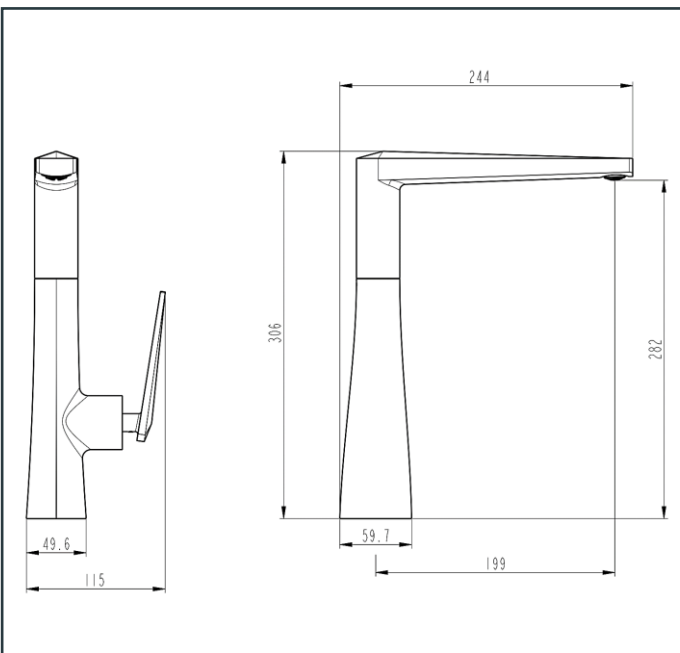

Photo

TECHNICAL DRAWING

Product Information

Item Descriptions:	Single lever kitchen mixer
Model:	LOUVRE
Article No:	940201-MB
Material:	Brass
Brand:	TREDEX
Finish:	The colour / finish may vary on actual Matte Black_MB 

Specifications:

Single lever kitchen mixer, with pair of flexible connection hoses. With flow rate (3 bar) 3.65 l/min

Length: 115 mm
Width: 244 mm
Height: 306 mm

Platinum Warranty

Extended, reliable warranty designed for complete peace of mind.