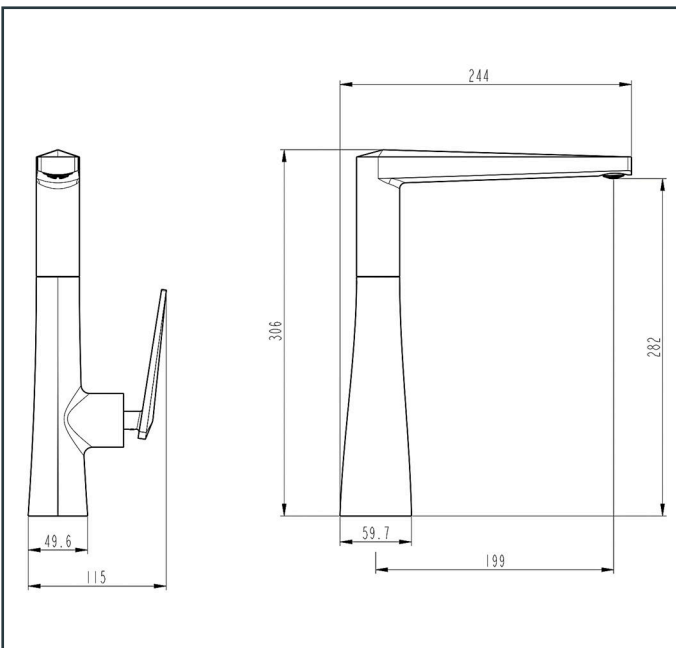

Photo

TECHNICAL DRAWING

Product Information

Item Descriptions:	Single lever kitchen mixer
Model:	LOUVRE
Article No:	940201
Material:	Brass
Brand:	TREDEX
Finish:	The colour / finish may vary on actual
	Chrome 

Specifications:

Single lever kitchen mixer, with pair of flexible connection hoses. With flow rate (3 bar) 3.65 l/min

Length: 115 mm
Width: 244 mm
Height: 306 mm

Platinum Warranty

Extended, reliable warranty designed for complete peace of mind.