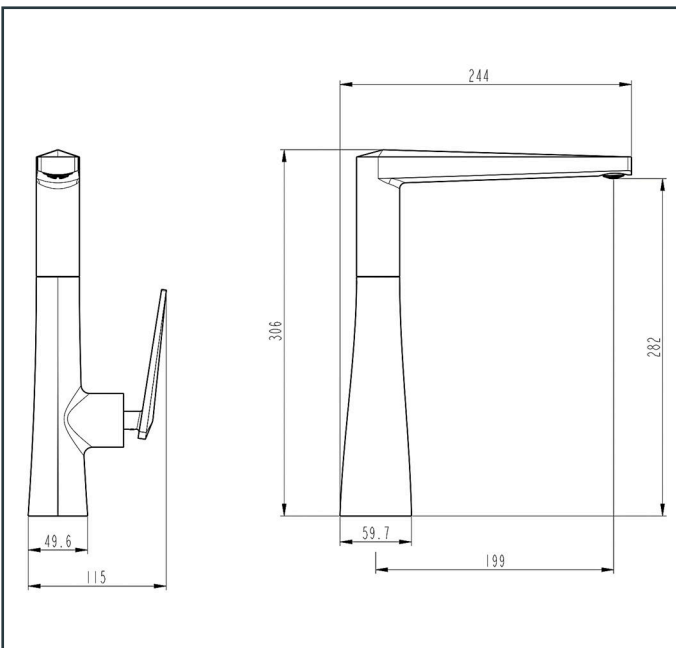

**Photo**

**TECHNICAL DRAWING**

**Product Information**

<b>Item Descriptions:</b>	Single lever kitchen mixer
<b>Model:</b>	LOUVRE
<b>Article No:</b>	940201-BG
<b>Material:</b>	Brass
<b>Brand:</b>	TREDEX
<b>Finish:</b>	The colour / finish may vary on actual  Brushed Soft Gold_BG

**Specifications:**

Single lever kitchen mixer, with pair of flexible connection hoses. With flow rate (3 bar) 3.65 l/min

Length: 115 mm  
Width: 244 mm  
Height: 306 mm

**Platinum Warranty**

Extended, reliable warranty designed for complete peace of mind.