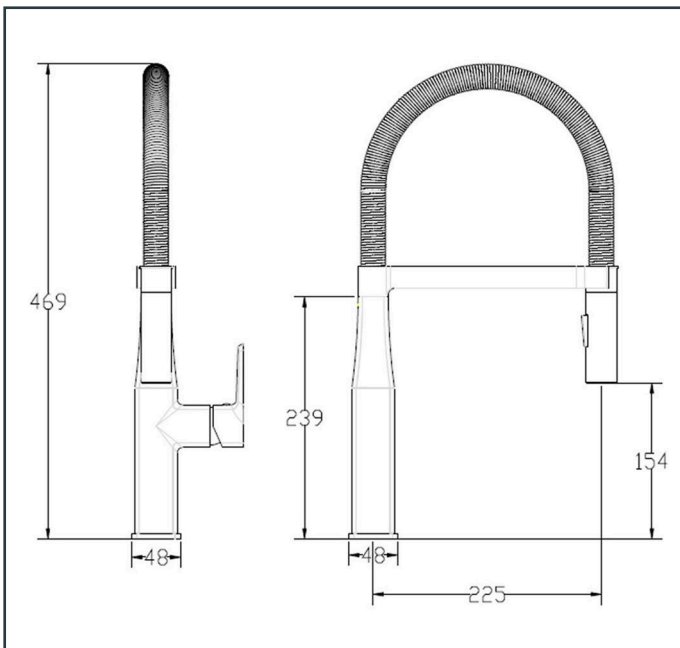

Photo

TECHNICAL DRAWING

Product Information

Item Descriptions:	Single lever multi function kitchen mixer
Model:	UNIVERSAL
Article No:	940112
Material:	Brass
Brand:	TREDEX
Finish:	The colour / finish may vary on actual
	Chrome 

Specifications:

Single lever multi function kitchen mixer
With pair of flexible connection hoses. With flow rate (at 3 bar) 5.8 l/min for aerator, 5.5 l/min for spray.

Perma Shine

Durable, long lasting brilliant finish ensuring a high gloss, mirror-like shine.