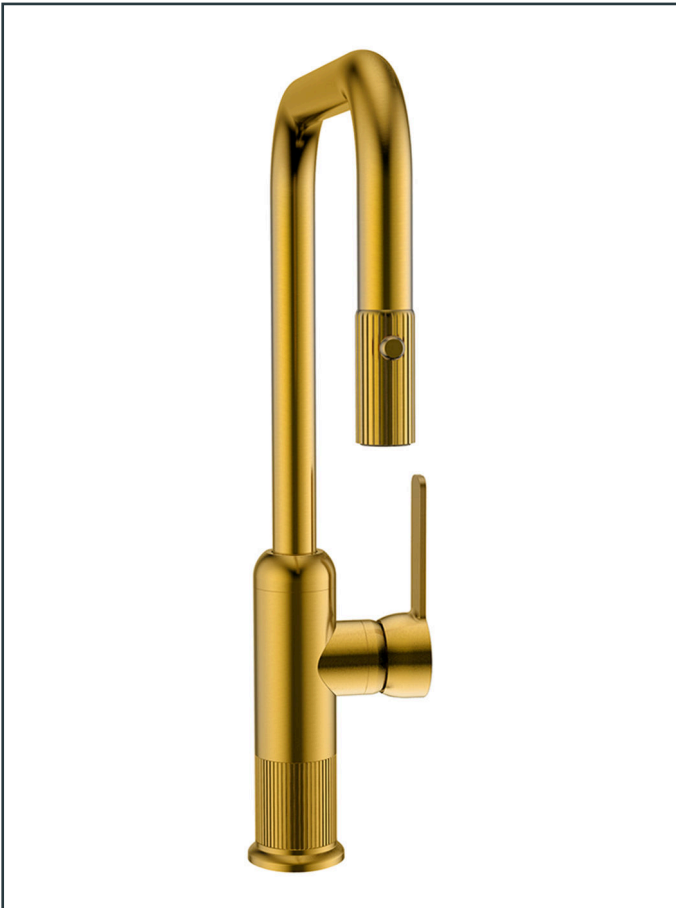

Photo

Product Information

Item Descriptions:	Multi function kitchen mixer with pull-out spout
Model:	SUPREME
Article No:	940082.G
Material:	Brass
Brand:	TREDEX
Finish:	The colour / finish may vary on actual  Brushed Bright Gold_G

Specifications:

Multi function kitchen mixer. With pull-out spout, with pair of flexible connection hoses. With flow rate (3 bar) 4.53 l/min dual function, 4.43 l/min single function.

Length: 257 mm
Width: 52 mm
Height: 427 mm

Eco-Mix

Air-infused water provides a luxurious water experience while using lesser water.

Universal Height

Ample space between spout and basin to give you greater freedom of movement

Swivel Spout

Spout swivels for added convenience & improved water efficiency