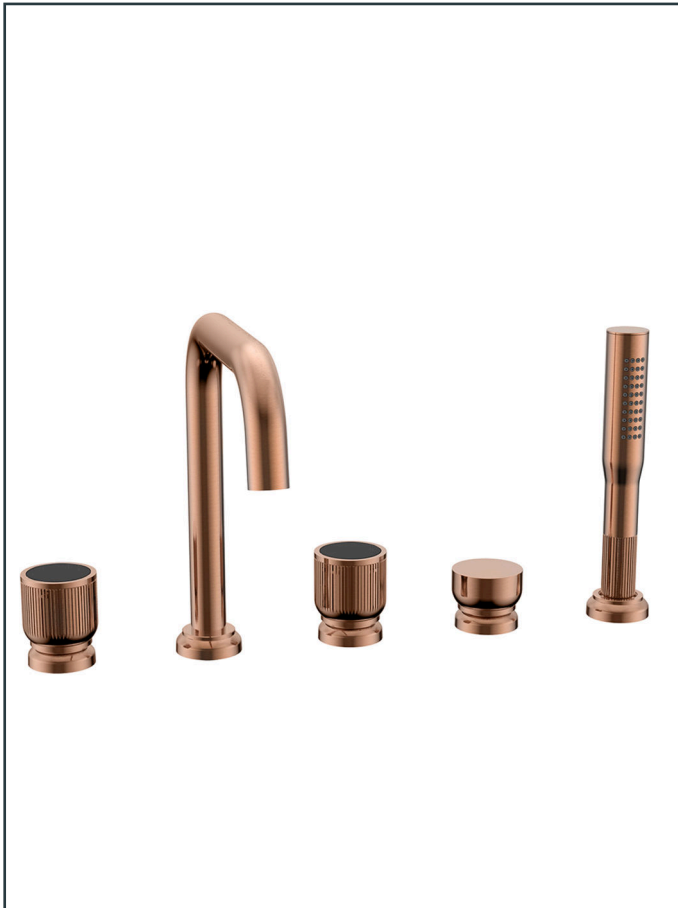

Photo

Product Information

Item Descriptions: Five-hole deck mounted bath mixer with hand shower set

Model: SUPREME

Article No: 890082.MBN

Material: Brass

Brand: TREDEX

Finish: The colour / finish may vary on actual

Matte Bourbon_MBN

Specifications:

Five-hole deck mounted bath mixer. With hand shower set, with flow rate (3 bar) 23.05 l/min for bath spout, 6.85 l/min for hand shower.

Length: 400 mm

Width: 227 mm

Height: 237 mm