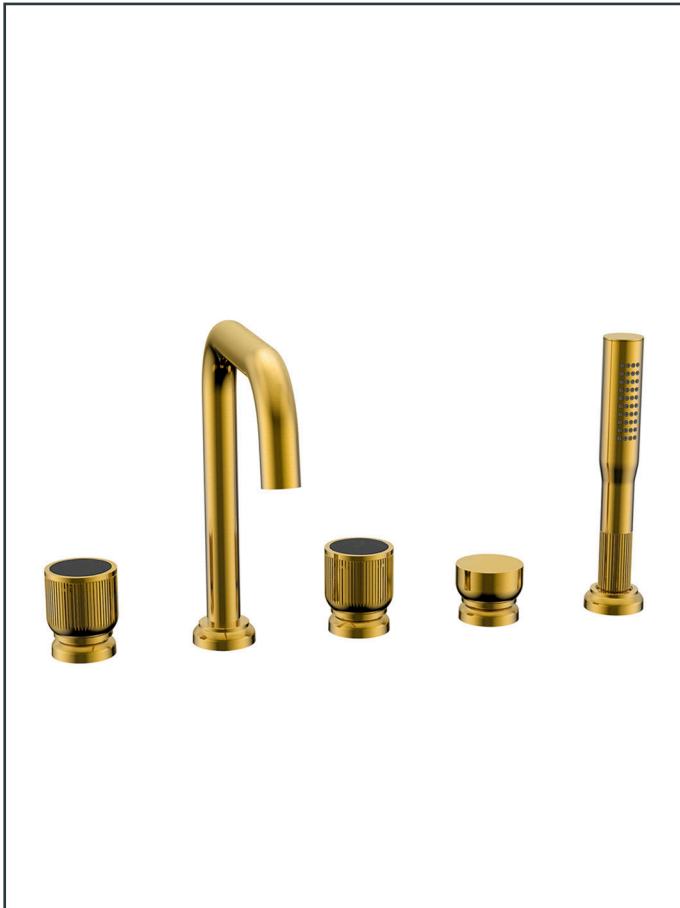

Photo

Product Information

Item Descriptions:	Five-hole deck mounted bath mixer with hand shower set
Model:	SUPREME
Article No:	890082.G
Material:	Brass
Brand:	TREDEX
Finish:	The colour / finish may vary on actual Brushed Bright Gold_G 

Specifications:

Five-hole deck mounted bath mixer. With hand shower set, with flow rate (3 bar) 23.05 l/min for bath spout, 6.85 l/min for hand shower.

Length: 400 mm
Width: 227 mm
Height: 237 mm

Platinum Warranty