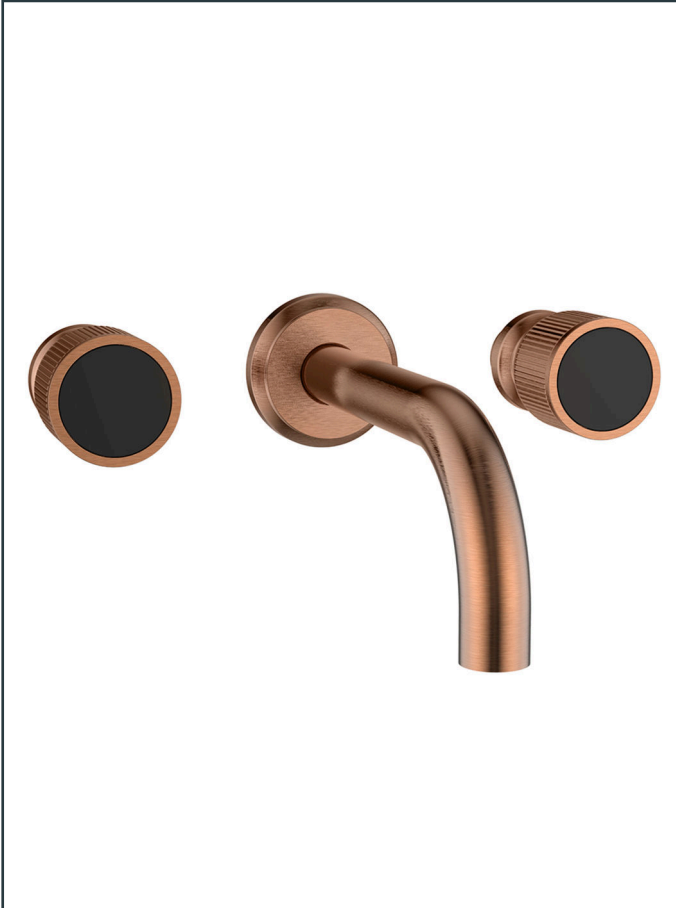

Photo

Product Information

Item Descriptions: Two-handle wall mounted basin mixer with pop-up waste set

Model: SUPREME

Article No: 881082.MBN

Material: Brass

Brand: TREDEX

Finish: The colour / finish may vary on actual

Matte Bourbon_MBN

Specifications:

Two-handle wall mounted basin mixer. With pop-up waste set, with flow rate (3 bar) 4.5 l/min.

Length: 212 mm

Width: 250 mm

Height: 107 mm

Platinum Warranty

Extended, reliable warranty designed for complete peace of mind.

ForeverEndurance

Completed an endurance test, surpassing half a million cycles.

Ex-Brass

Enhanced health protection resulting from minimal lead content.

Eco-Mix

Air-infused water provides a luxurious water experience while using lesser water.

Quick Clean

Enables manual limescale removal.

Eco-Flo

Water and energy savings for ecological and economical reasons.

TECHNICAL DRAWING