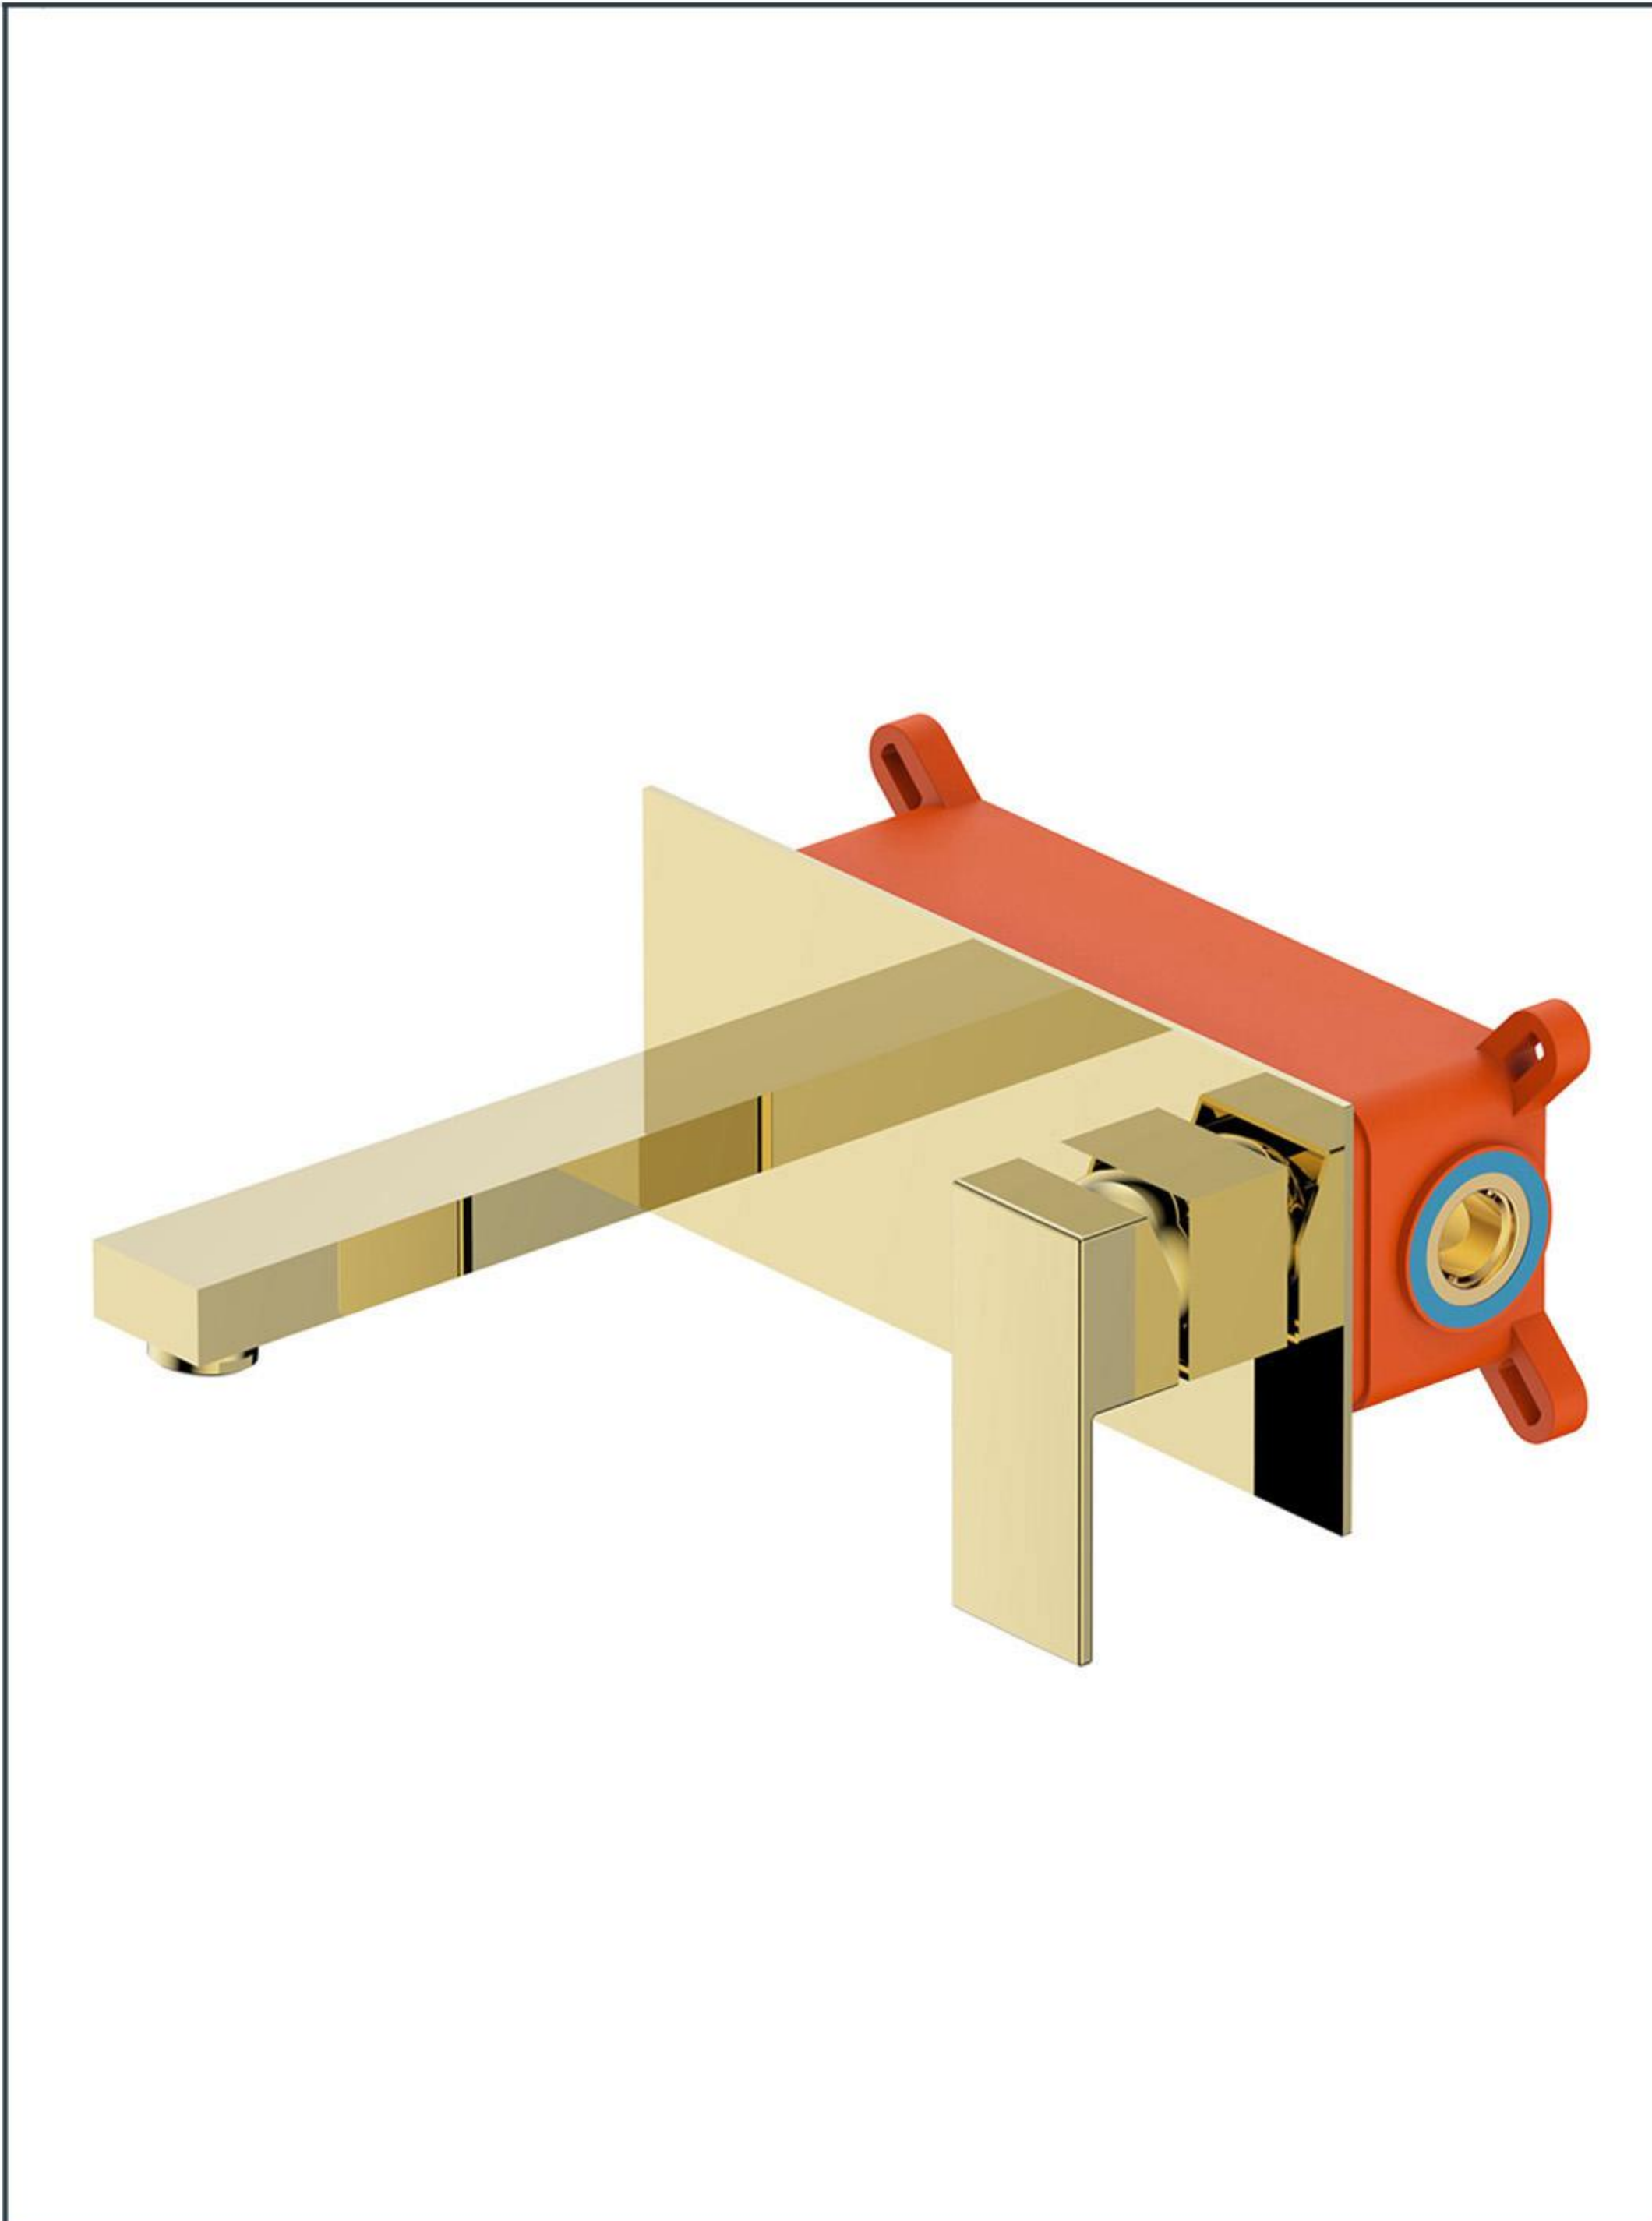

Photo

Product Information:

Item Descriptions:	Single lever wall mounted basin mixer with pop-up waste
Model:	TS+
Article No.	880505.SNG
Material:	Brass
Brand:	TREDEX
Finish:	
Note: The colour / finish may vary on actual	
	Shiny Neutral Gold_SNG 

Specifications:

TreDEX TS+, Single lever wall mounted basin mixer with pop-up waste. With flow rate (at 3 bar) 4.40 l/min.

PermaShine

Shiny chrome finishing gives a durable brilliant finish (applies only on the CR finishes)

ForeverEndurance

Passed endurance test that exceeds half a million cycle

ExBrass

Minimal lead content provides better health protection compared to standard brass.

PermaFinish

PVD brilliant and long-lasting finish