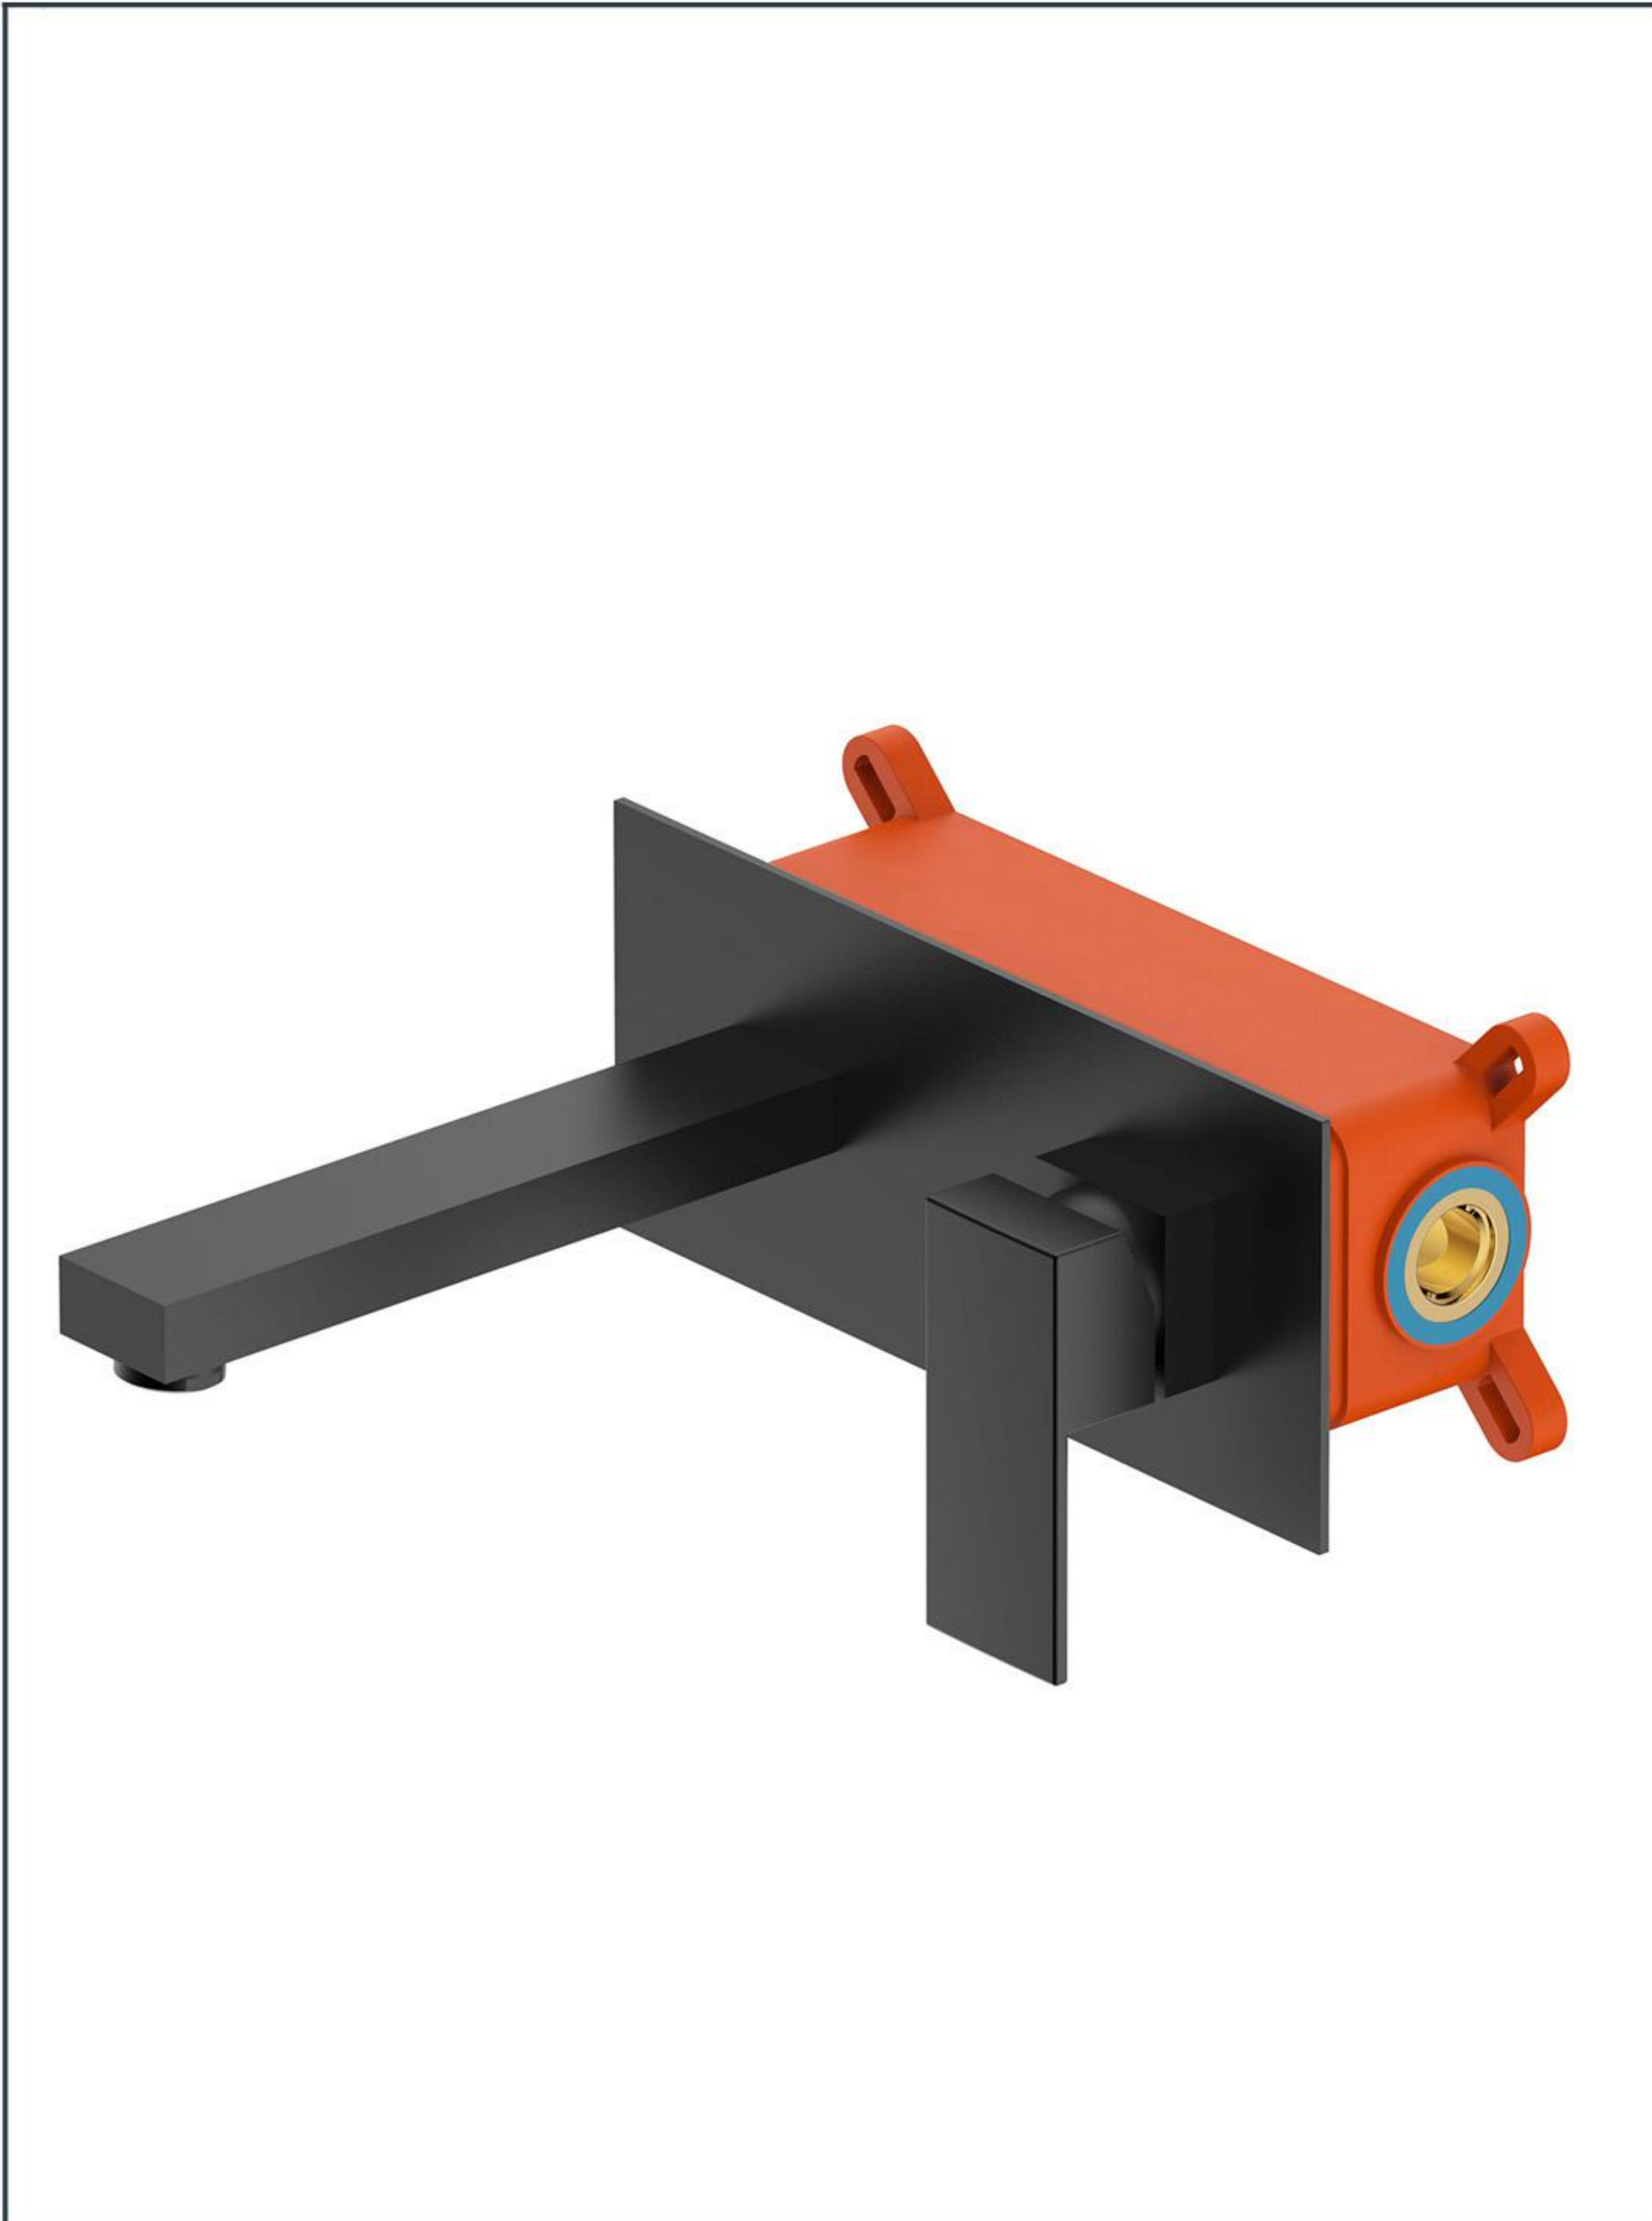

Photo

Product Information:

Item Descriptions: Single lever wall mounted basin mixer with pop-up waste

Model: TS+

Article No. 880505.MB

Material: Brass

Brand: TREDEX

Finish:

Note: The colour / finish may vary on actual

Matt Black_MB

Specifications:

TreDEX TS+, Single lever wall mounted basin mixer with pop-up waste. With flow rate (at 3 bar) 4.40 l/min.

ForeverEndurance

Passed endurance test that exceeds half a million cycle

ExBrass

Minimal lead content provides better health protection compared to standard brass.

EcoMix

Minimal water provides a luxurious water experience while using lesser water

FlexiStream

Rain: A strong, re-energizing spray to refresh and particularly suited for washing your hair

EcoFlo

Water and energy savings for ecological and economical reasons.

TECHNICAL DRAWING