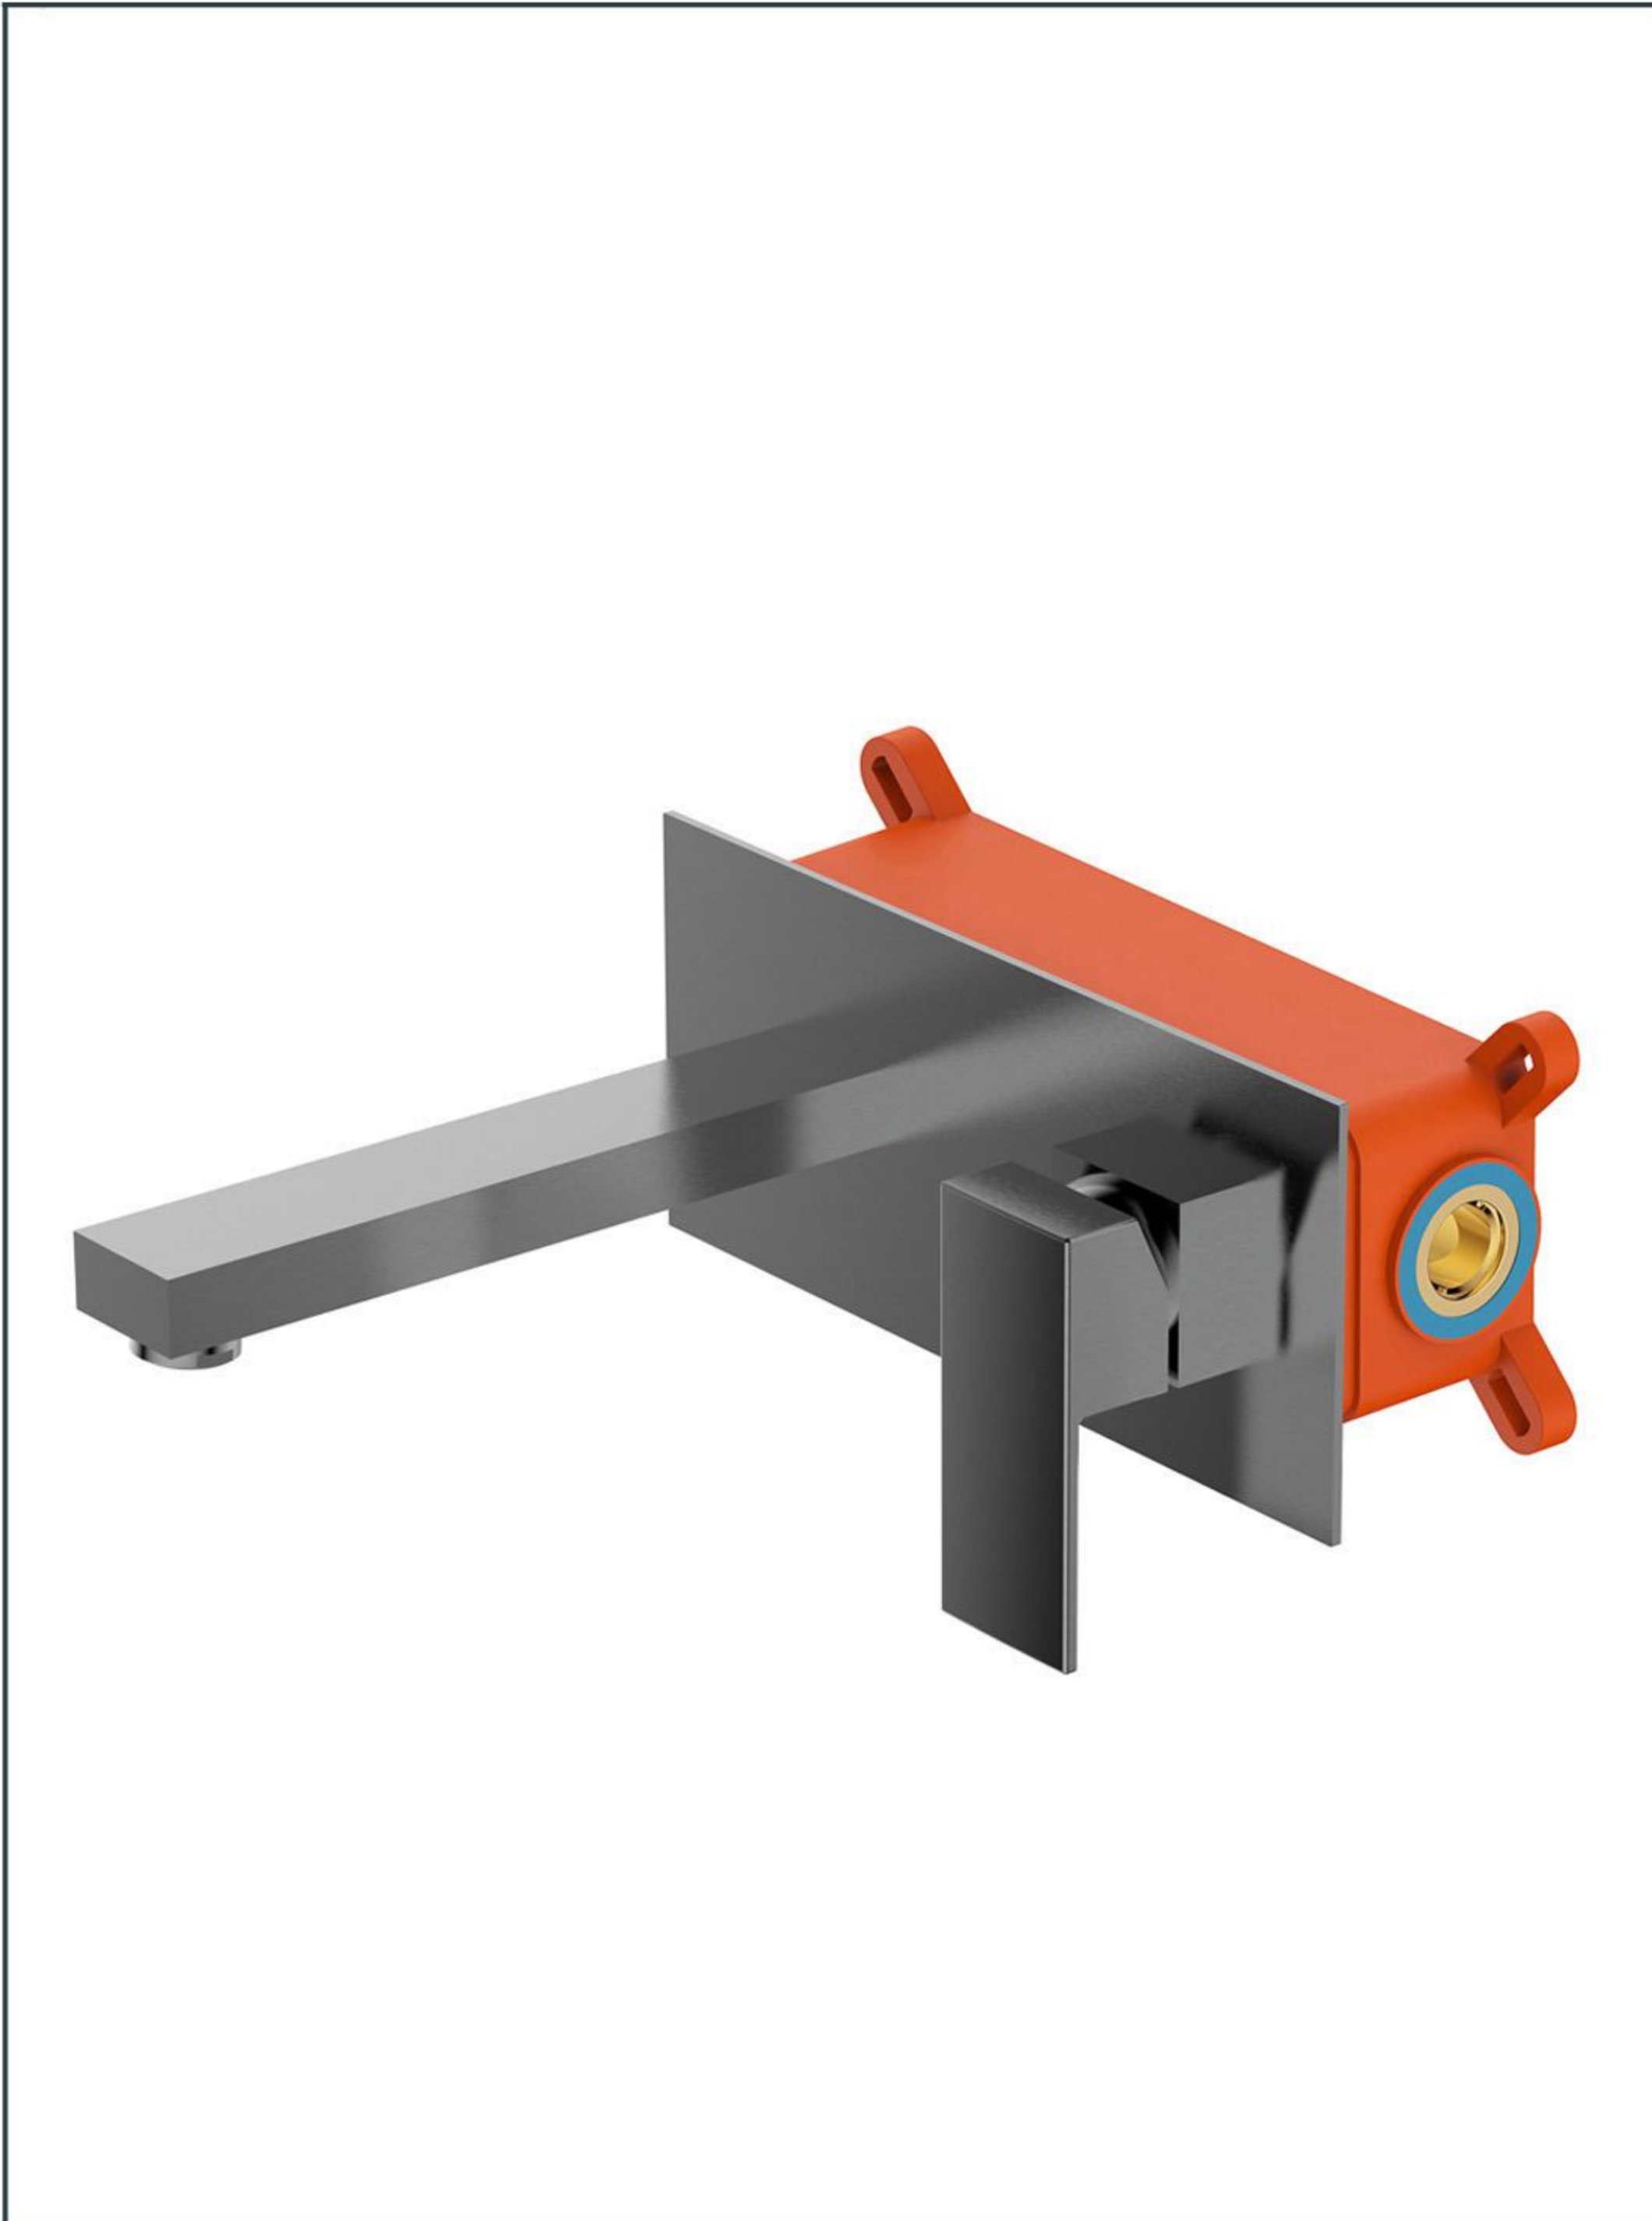

Photo

Product Information:

Item Descriptions:	Single lever wall mounted basin mixer with pop-up waste
Model:	TS+
Article No.	880505.BDS
Material:	Brass
Brand:	TREDEX
Finish:	
Note: The colour / finish may vary on actual	
	Brushed Deep Slate_BDS

Specifications:

TreDEX TS+, Single lever wall mounted basin mixer with pop-up waste. With flow rate (at 3 bar) 4.40 l/min.

- 
ForeverEndurance
Passed endurance test that exceeds half a million cycle
- 
ExBrass
Minimal lead content provides better health protection compared to standard brass.
- 
PermaFinish
PVD brilliant and long-lasting finish
- 
EcoMix
Minimal water provides a luxurious water experience while using lesser water
- 
FlexiStream
Rain: A strong, re-energizing spray to refresh and particularly suited for washing your hair
- 
EcoFlo
Water and energy savings for ecological and economical reasons.