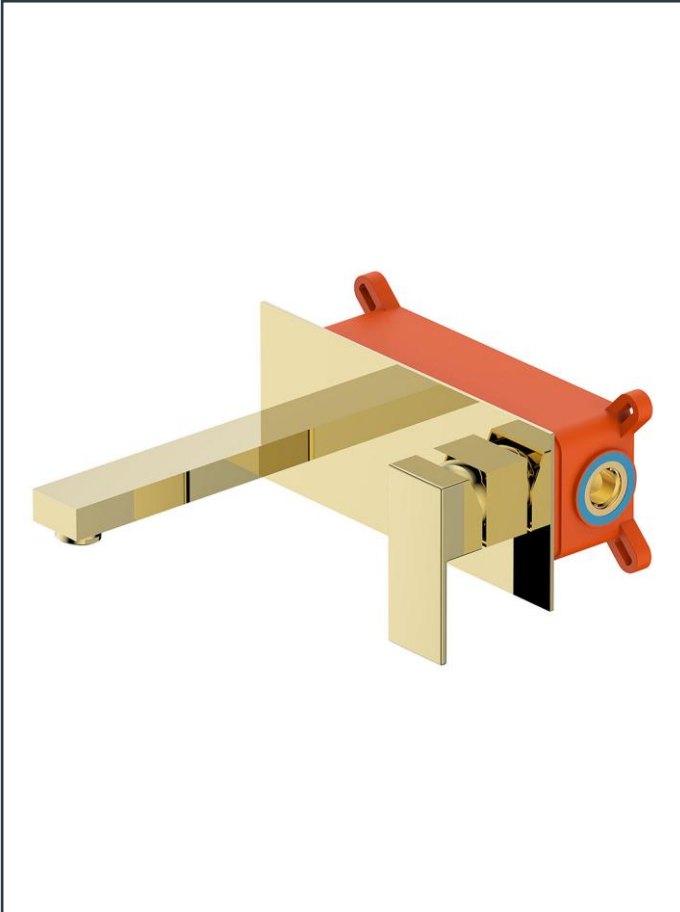

Photo

Product Information

| | |
|---------------------------|---|
| Item Descriptions: | Wall mounted basin mixer without pop-up waste set |
| Model: | TS+ |
| Article No: | 880505.2.SNG |
| Material: | Brass |
| Brand: | TREDEX |
| Finish: | The colour / finish may vary on actual Polished Neutral Gold_SNG  |

Specifications:

Wall mounted basin mixer 1/2"
Without pop-up waste set, with flow rate (at 3 bar): 4.4 l/min.
Length: 230 mm
Width: 170 mm
Height: 100 mm

 **Perma Shine**
Durable, long lasting brilliant finish ensuring a high gloss, mirror-like shine.