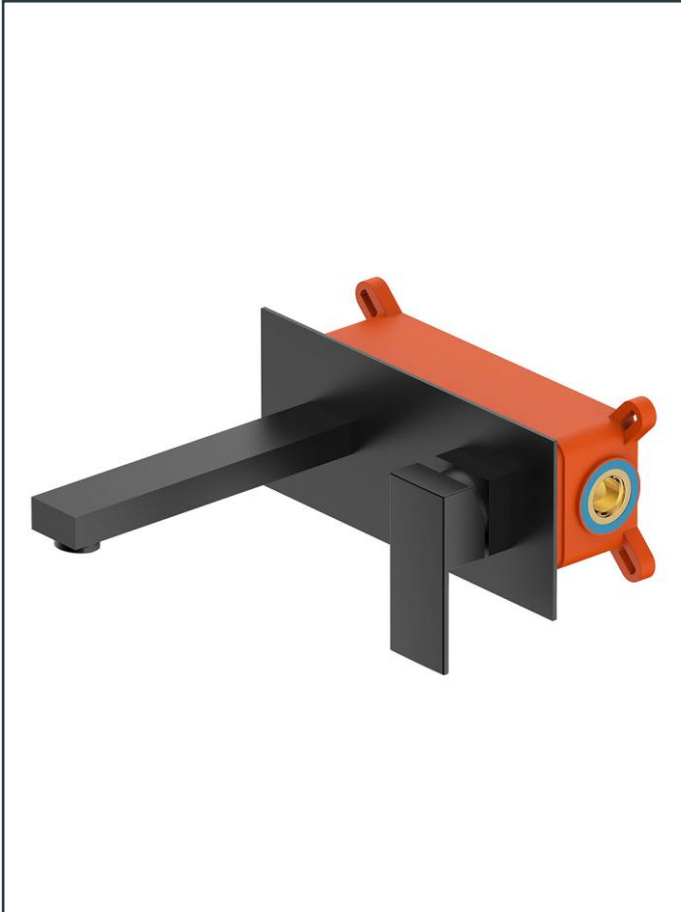

**Photo**

**Product Information**

<b>Item Descriptions:</b>	Wall mounted basin mixer without pop-up waste set
<b>Model:</b>	TS+
<b>Article No:</b>	880505.2.MB
<b>Material:</b>	Brass
<b>Brand:</b>	TREDEX
<b>Finish:</b>	The colour / finish may vary on actual  Matte Black_MB 

**Specifications:**

Wall mounted basin mixer 1/2"  
Without pop-up waste set, with flow rate (at 3 bar): 4.4 l/min.  
Length: 230 mm  
Width: 170 mm  
Height: 100 mm

 **ForeverEndurance**  
Completed an endurance test, surpassing half a million cycles.