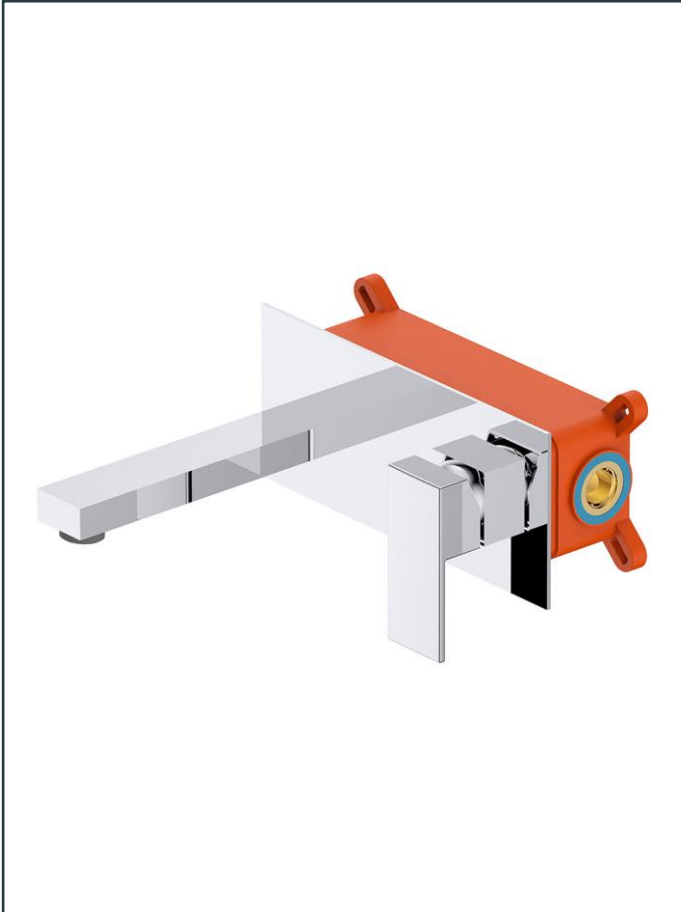

**Photo**

**Product Information**

<b>Item Descriptions:</b>	Wall mounted basin mixer without pop-up waste set
<b>Model:</b>	TS+
<b>Article No:</b>	880505.2
<b>Material:</b>	Brass
<b>Brand:</b>	TREDEX
<b>Finish:</b>	The colour / finish may vary on actual  Chrome 

**Specifications:**

Wall mounted basin mixer 1/2"  
Without pop-up waste set, with flow rate (at 3 bar): 4.4 l/min.  
Length: 230 mm  
Width: 170 mm  
Height: 100 mm

**Perma Shine**

Durable, long lasting brilliant finish ensuring a high gloss, mirror-like shine.

**Flexi Stream**

Manual adjustment of the water stream for an optimal angle selection.

**Eco-Flo**

Water and energy savings for ecological and economical reasons.

**TECHNICAL DRAWING**