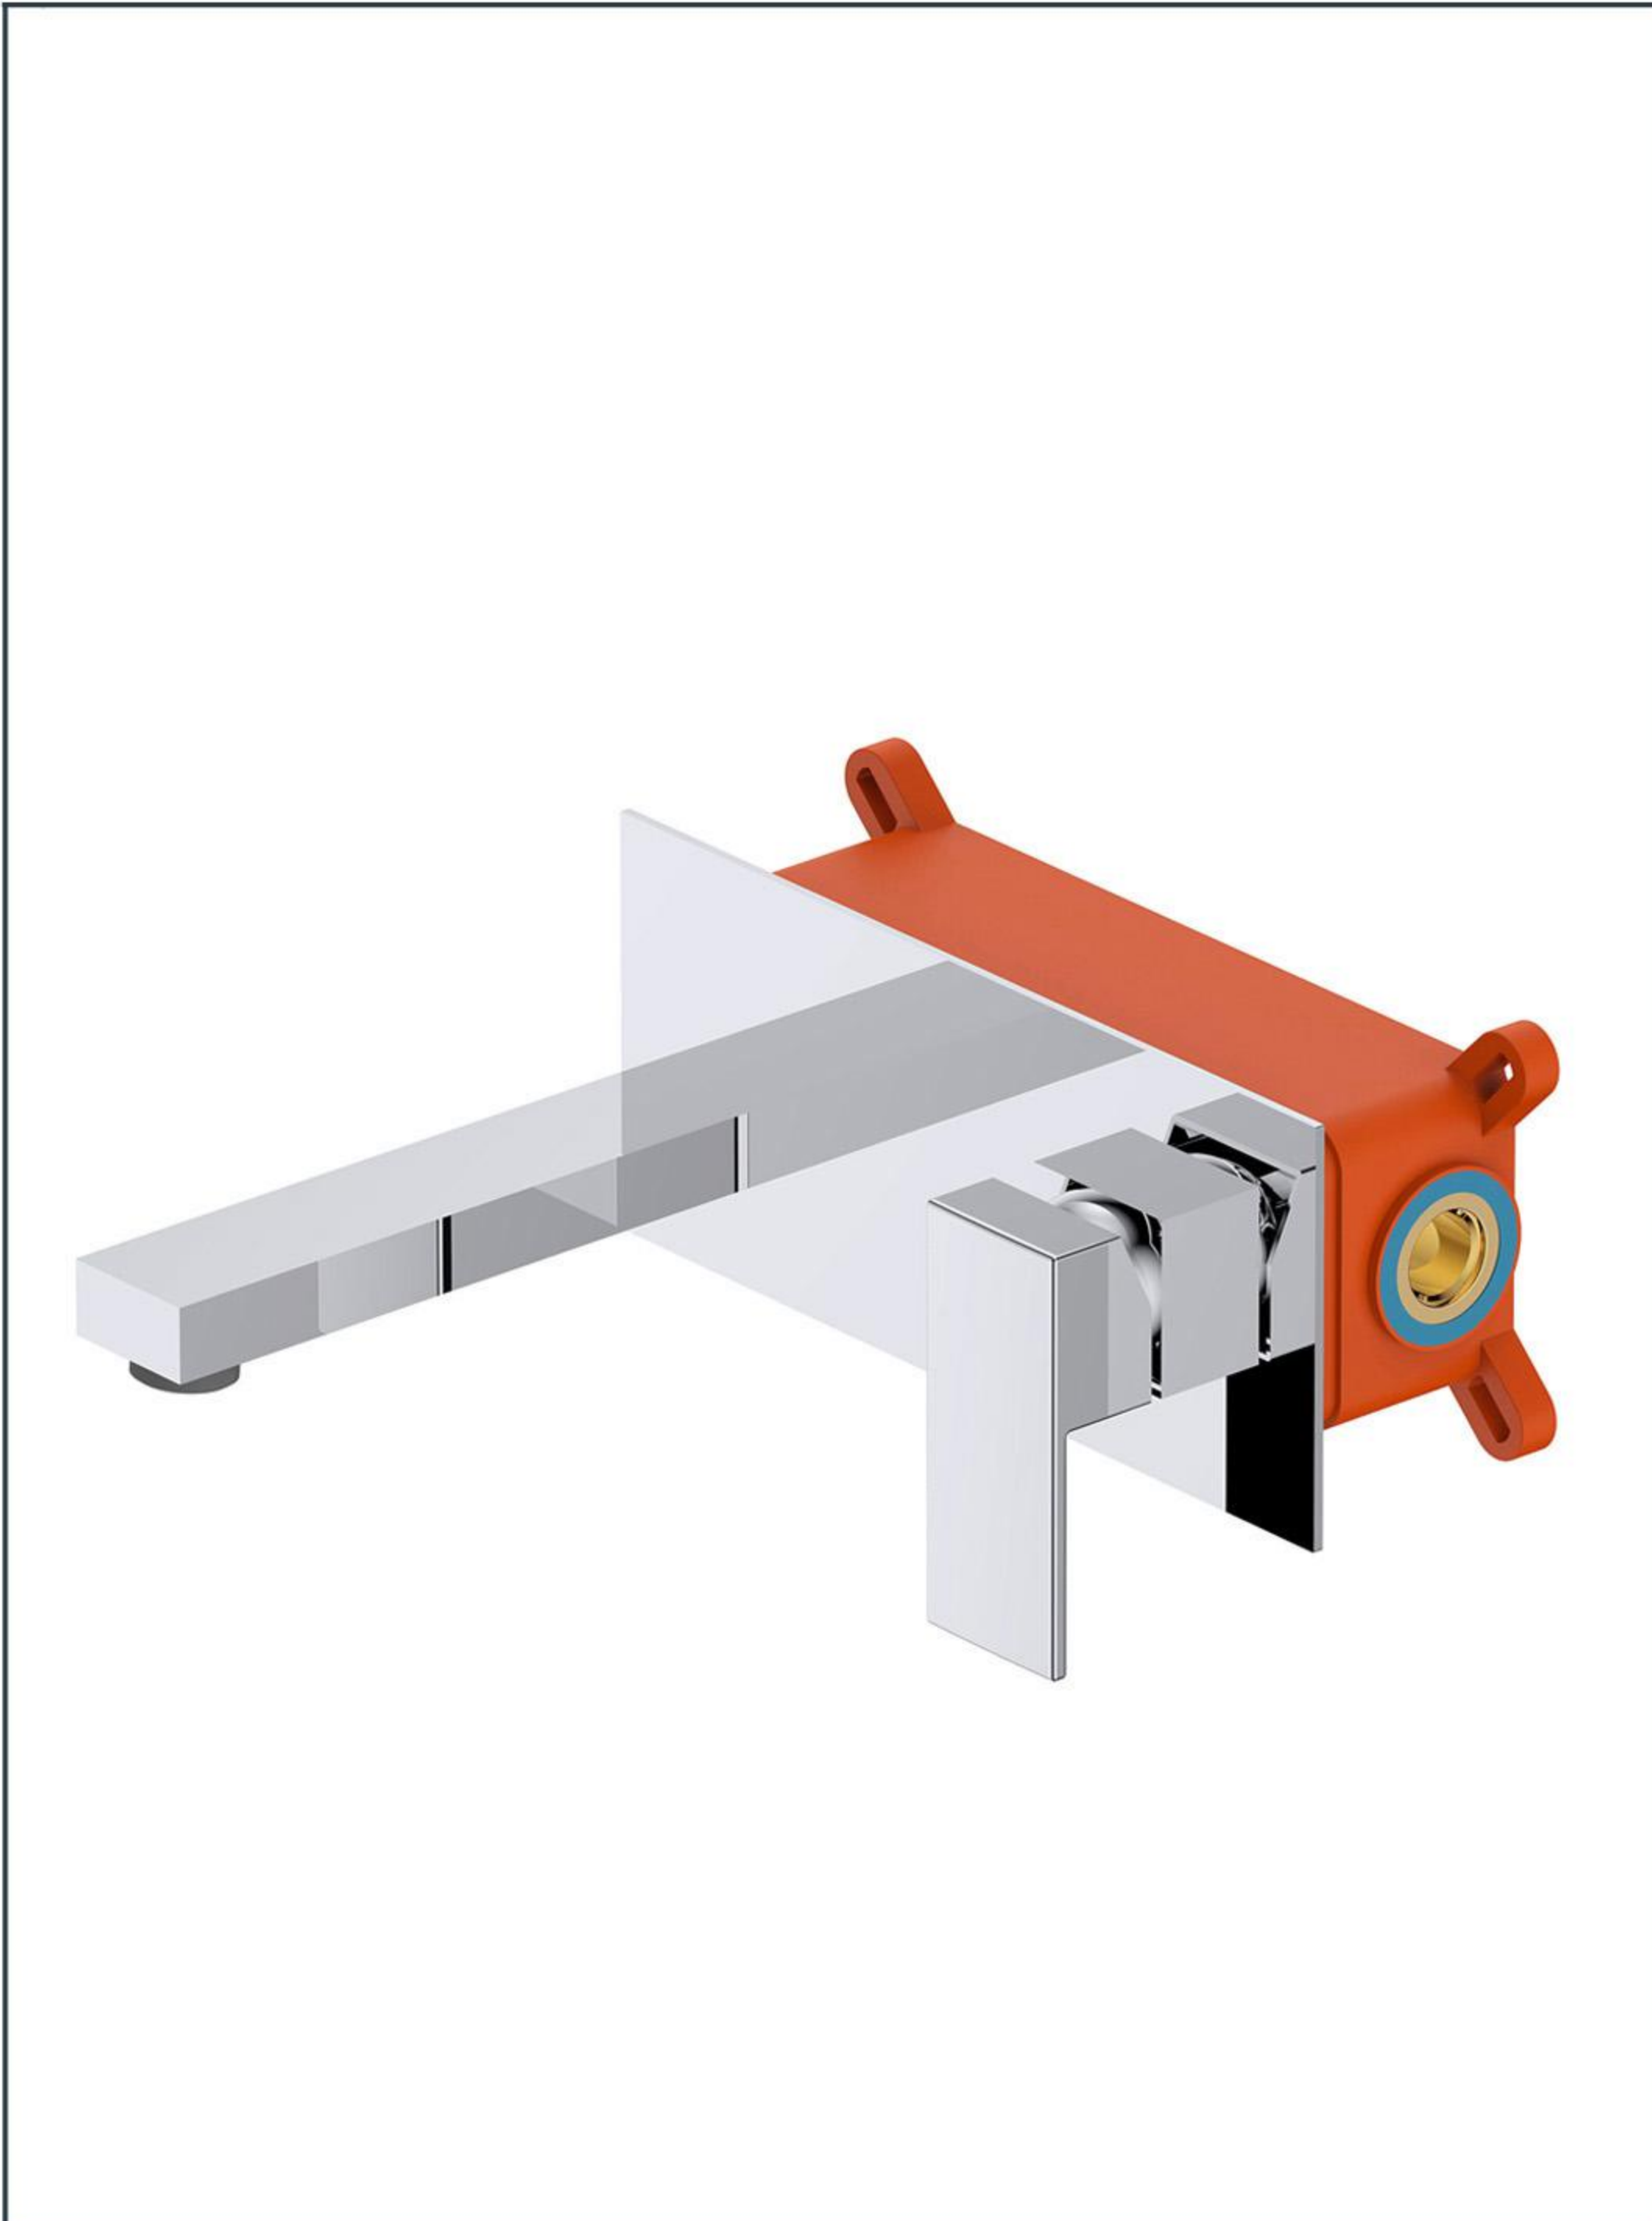

Photo

Product Information:

Item Descriptions: Single lever wall mounted basin mixer with pop-up waste

Model: T.S+

Article No. 880505

Material: Brass

Brand: TREDEX

Finish:

Note: The colour / finish may vary on actual

Specifications:

TREDEX, TS+, Single lever wall mounted basin mixer with Pop-up waste. With flow rate (at 3 bar) 4.40 l/min.

PermaShine

Shiny chrome finishing gives a durable brilliant finish (applies only on the CR finishes)

ForeverEndurance

Passed endurance test that exceeds half a million cycle

ExBrass

Minimal lead content provides better health protection compared to standard brass.

EcoMix

Minimal water provides a luxurious water experience while using lesser water

FlexiStream

Rain: A strong, re-energizing spray to refresh and particularly suited for washing your hair

EcoFlo

Water and energy savings for ecological and economical reasons.

TECHNICAL DRAWING