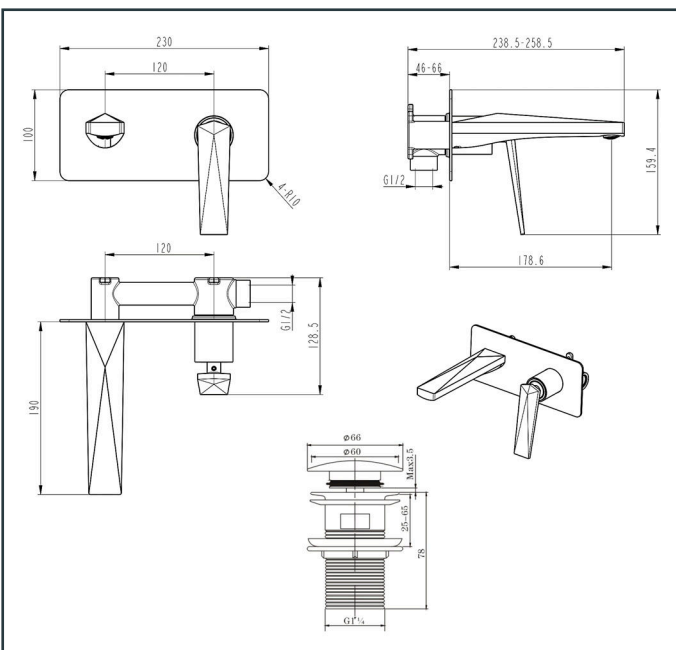

**Photo**

**TECHNICAL DRAWING**

**Product Information**

**Item Descriptions:** Single lever wall mounted basin mixer with pop-up waste set

**Model:** LOUVRE

**Article No:** 880201

**Material:** Brass

**Brand:** TREDEX

**Finish:** The colour / finish may vary on actual

**Specifications:**

Single lever wall mounted basin mixer 1/2", With pair of flexible connection hoses. With pop-up waste set, with flow rate (at 3 bar): 3.5 l/min.

Length: 230 mm

Width: 238.5 mm

Height: 159.4 mm

**Platinum Warranty**

Extended, reliable warranty designed for complete peace of mind.

**Perma Shine**

Durable, long lasting brilliant finish ensuring a high gloss, mirror-like shine.