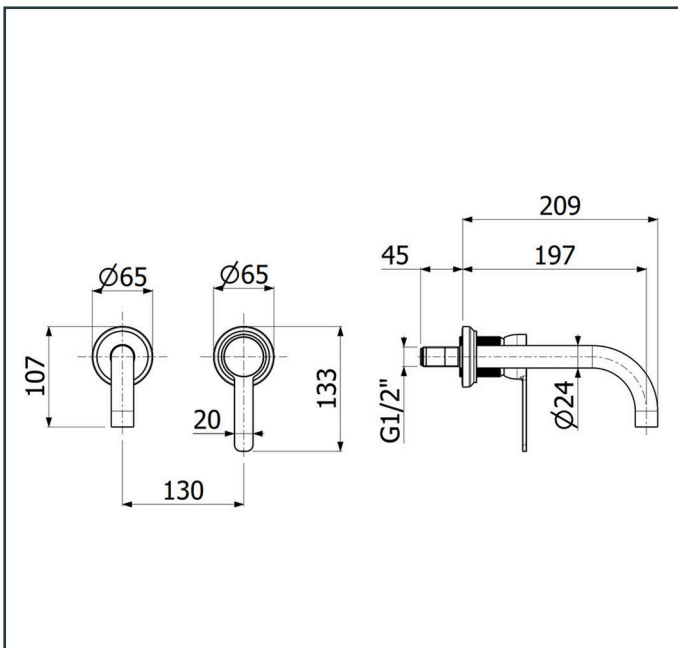

Photo

TECHNICAL DRAWING

Product Information

Item Descriptions:	Wall mounted basin mixer with pop-up waste set
Model:	SUPREME
Article No:	880082.MBN
Material:	Brass
Brand:	TREDEX
Finish:	The colour / finish may vary on actual Matte Bourbon_MBN 

Specifications:

Wall mounted basin mixer. With pop-up waste set, with flow rate (3 bar) 4.29 l/min
 Length: 209 mm
 Width: 130 mm
 Height: 133 mm

Platinum Warranty

Extended, reliable warranty designed for complete peace of mind.