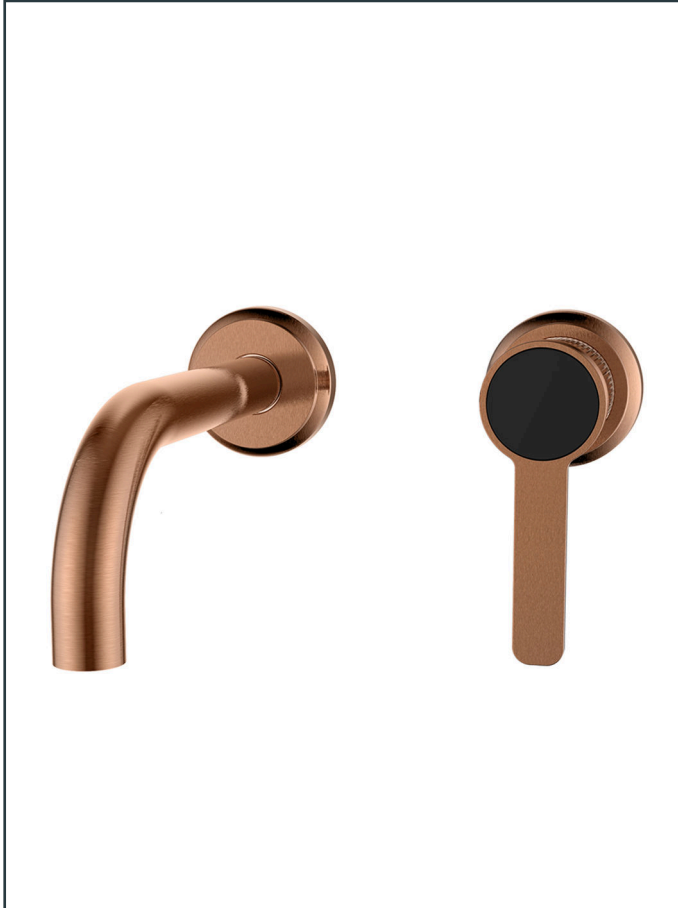

Photo

TECHNICAL DRAWING

Product Information

Item Descriptions:	Wall mounted basin mixer with pop-up waste set
Model:	SUPREME
Article No:	880082.MBN
Material:	Brass
Brand:	TREDEX
Finish:	The colour / finish may vary on actual Matte Bourbon_MBN 

Specifications:

Wall mounted basin mixer. With pop-up waste set, with flow rate (3 bar) 4.29 l/min
 Length: 209 mm
 Width: 130 mm
 Height: 133 mm

Platinum Warranty

Extended, reliable warranty designed for complete peace of mind.

ForeverEndurance

Completed an endurance test, surpassing half a million cycles.

Ex-Brass

Enhanced health protection resulting from minimal lead content.

Eco-Mix

Air-infused water provides a luxurious water experience while using lesser water.