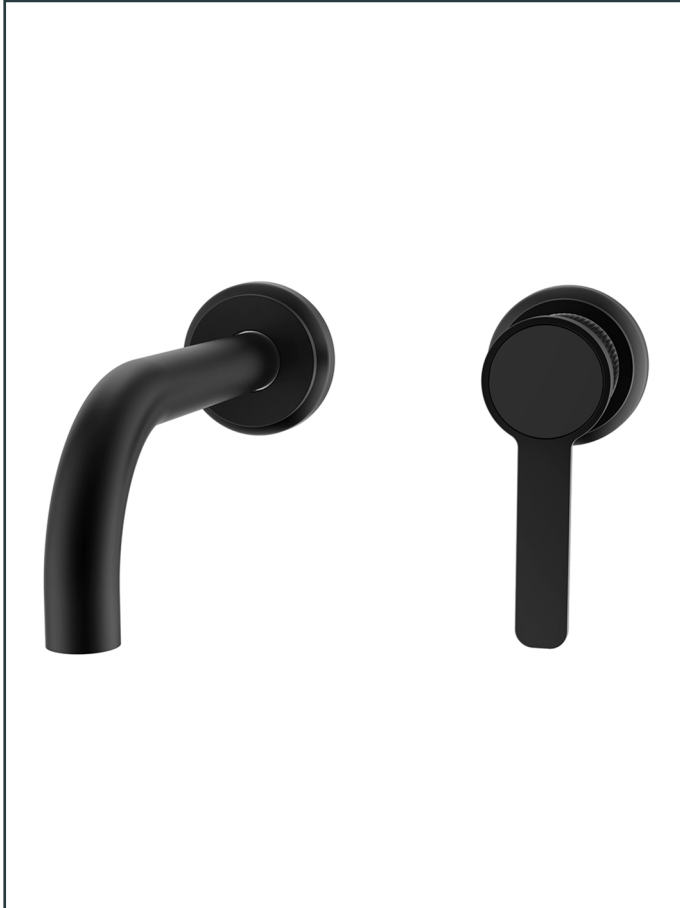

**Photo**

**Product Information**

<b>Item Descriptions:</b>	Wall mounted basin mixer with pop-up waste set
<b>Model:</b>	SUPREME
<b>Article No:</b>	880082.MB
<b>Material:</b>	Brass
<b>Brand:</b>	TREDEX
<b>Finish:</b>	The colour / finish may vary on actual  Matte Black_MB 

**Specifications:**

Wall mounted basin mixer. With pop-up waste set, with flow rate (3 bar) 4.29 l/min  
 Length: 209 mm  
 Width: 130 mm  
 Height: 133 mm

**Platinum Warranty**

Extended, reliable warranty designed for complete peace of mind.

**Quick Clean**

Enables manual limescale removal.

**Eco-Flo**

Water and energy savings for ecological and economical reasons.

**TECHNICAL DRAWING**