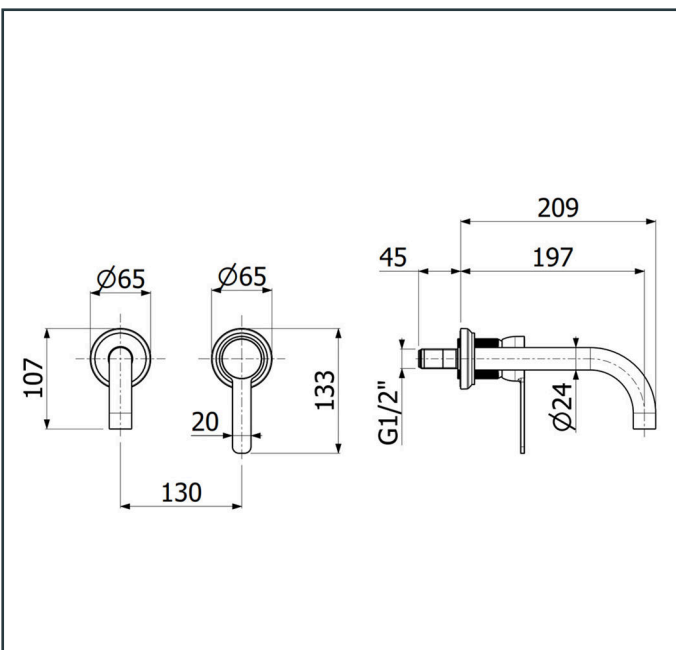

**Photo**

**TECHNICAL DRAWING**

**Product Information**

**Item Descriptions:** Wall mounted basin mixer with pop-up waste set

**Model:** SUPREME

**Article No:** 880082.G

**Material:** Brass

**Brand:** TREDEX

**Finish:** The colour / finish may vary on actual

Brushed Bright Gold\_G 

**Specifications:**

Wall mounted basin mixer  
With pop-up waste set  
Length: 209 mm  
Width: 130 mm  
Height: 133 mm

**Platinum Warranty**