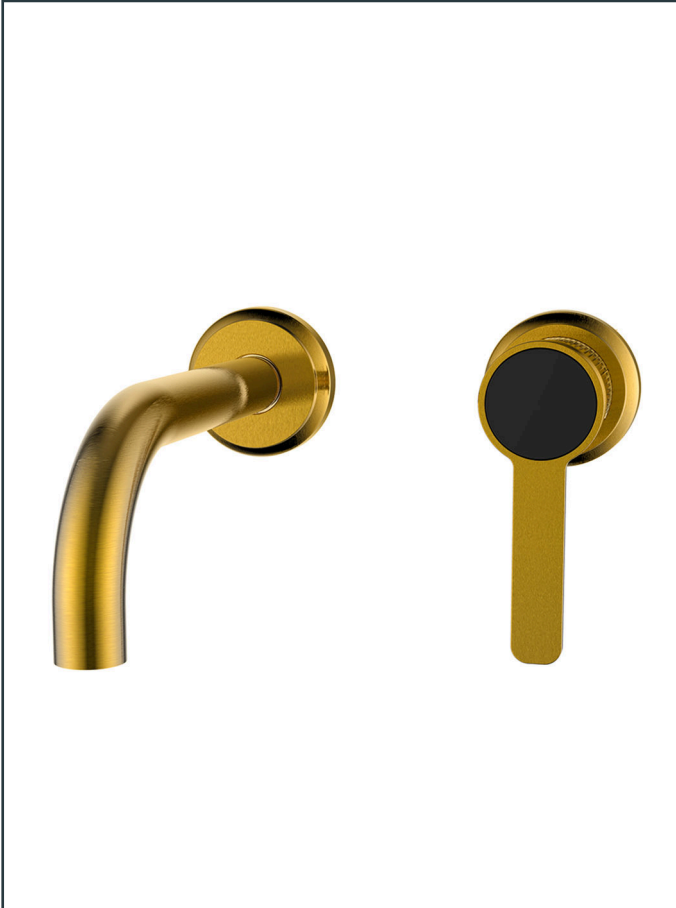

**Photo**

**TECHNICAL DRAWING**

**Product Information**

**Item Descriptions:** Wall mounted basin mixer with pop-up waste set

**Model:** SUPREME

**Article No:** 880082.G

**Material:** Brass

**Brand:** TREDEX

**Finish:** The colour / finish may vary on actual

Brushed Bright Gold\_G 

**Specifications:**

Wall mounted basin mixer  
With pop-up waste set  
Length: 209 mm  
Width: 130 mm  
Height: 133 mm

**Platinum Warranty**