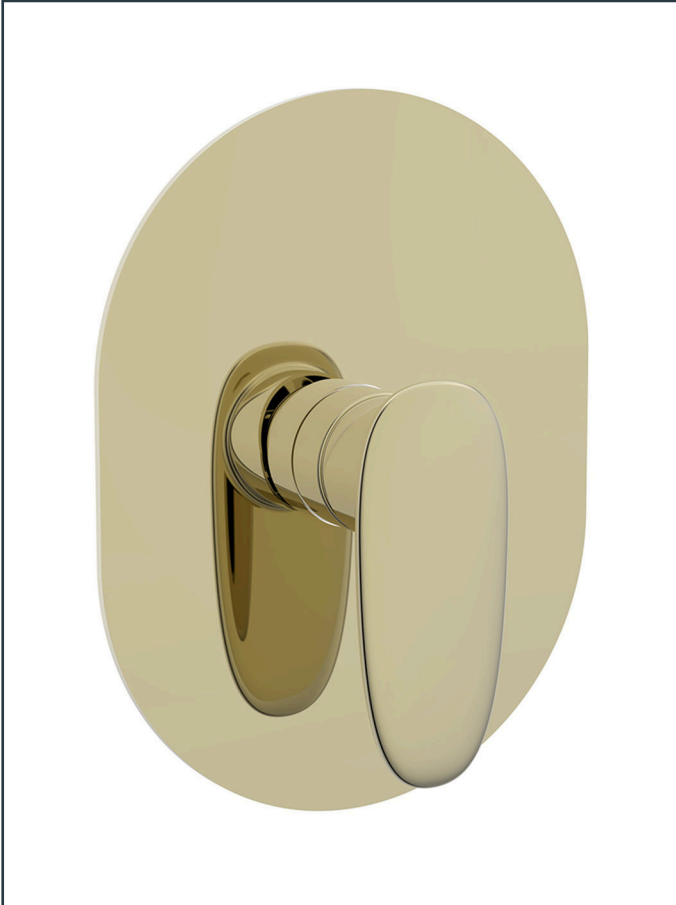

**Photo**

**Product Information**

<b>Item Descriptions:</b>	Concealed shower mixer with concealed body
<b>Model:</b>	KASKADE
<b>Article No:</b>	820925.SG
<b>Material:</b>	Brass
<b>Brand:</b>	TREDEX
<b>Finish:</b>	The colour / finish may vary on actual  Champagne Gold_SG 

**Specifications:**

Concealed shower mixer  
 Length: 165 mm  
 Width: 115.75 mm  
 Height: 215 mm

**Platinum Warranty**

Extended, reliable warranty designed for complete peace of mind.

**Perma Shine**

Durable, long lasting brilliant finish ensuring a high gloss, mirror-like shine.