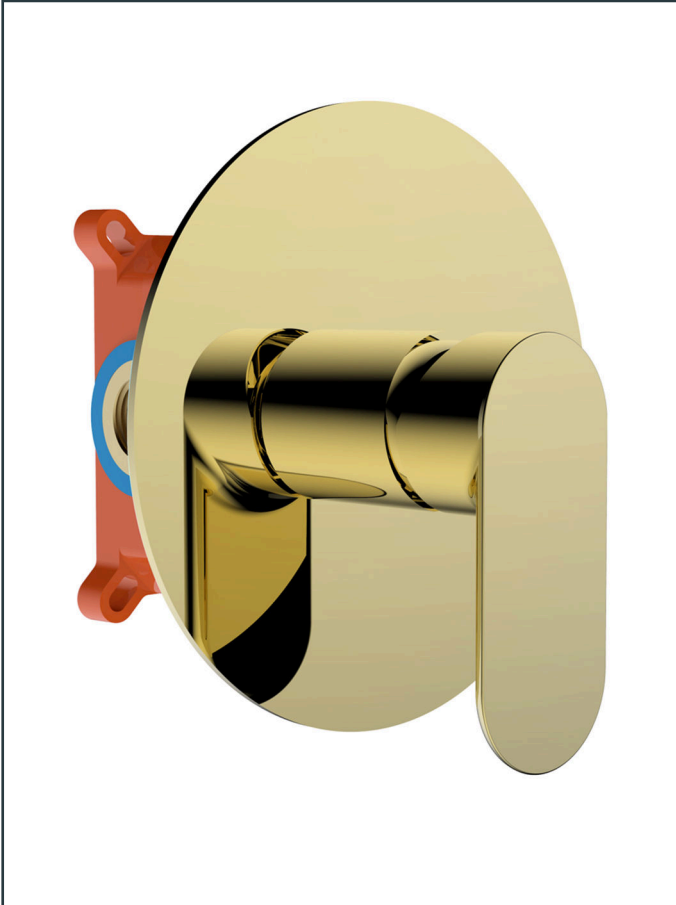

**Photo**

**Product Information**

**Item Descriptions:** Concealed single shower mixer, concealed parts & box included

**Model:** TR+

**Article No:** 820510.SNG

**Material:** Brass

**Brand:** TREDEX

**Finish:** The colour / finish may vary on actual

Shiny Neutral Gold\_SNG

**Specifications:**

Concealed single lever shower mixer, concealed part & box included.

With flowrate (at 3 bar) 24.5 l/min

Length: 160 mm

Width: 107.5 mm

Height: 160 mm

**Perma Shine**

Durable, long lasting brilliant finish ensuring a high gloss, mirror-like shine.

**ForeverEndurance**

Completed an endurance test, surpassing half a million cycles.

**Ex-Brass**

Enhanced health protection resulting from minimal lead content.