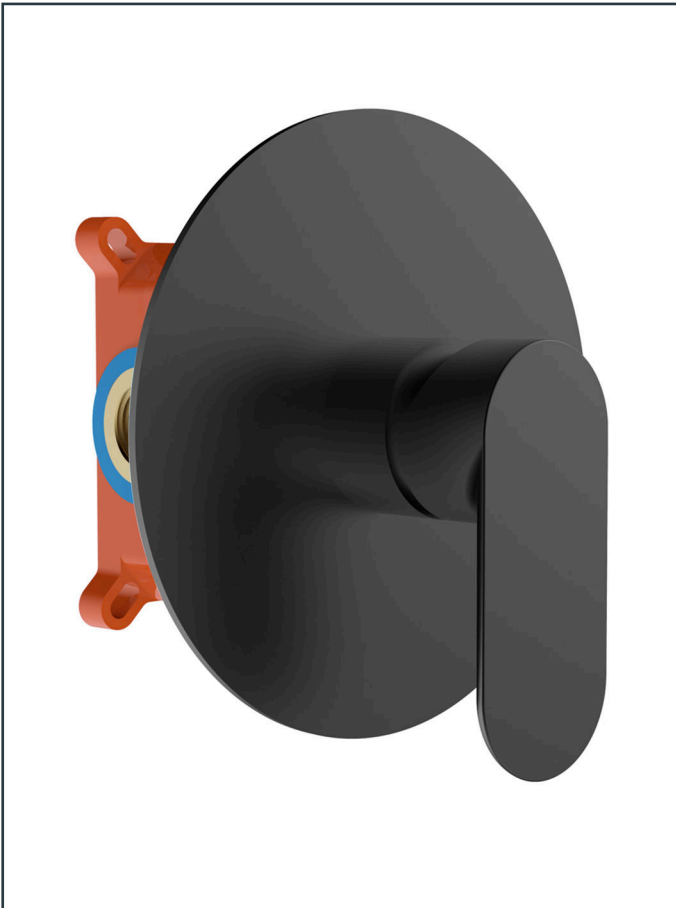

Photo

Product Information

Item Descriptions: Concealed single shower mixer, concealed parts & box included

Model: TR+

Article No: 820510.MB

Material: Brass

Brand: TREDEX

Finish: The colour / finish may vary on actual

Matte Black_MB

Specifications:

Concealed single lever shower mixer, concealed part & box included.

With flowrate (at 3 bar) 24.5 l/min

Length: 160 mm

Width: 107.5 mm

Height: 160 mm

ForeverEndurance

Completed an endurance test, surpassing half a million cycles.

Ex-Brass

Enhanced health protection resulting from minimal lead content.

TECHNICAL DRAWING