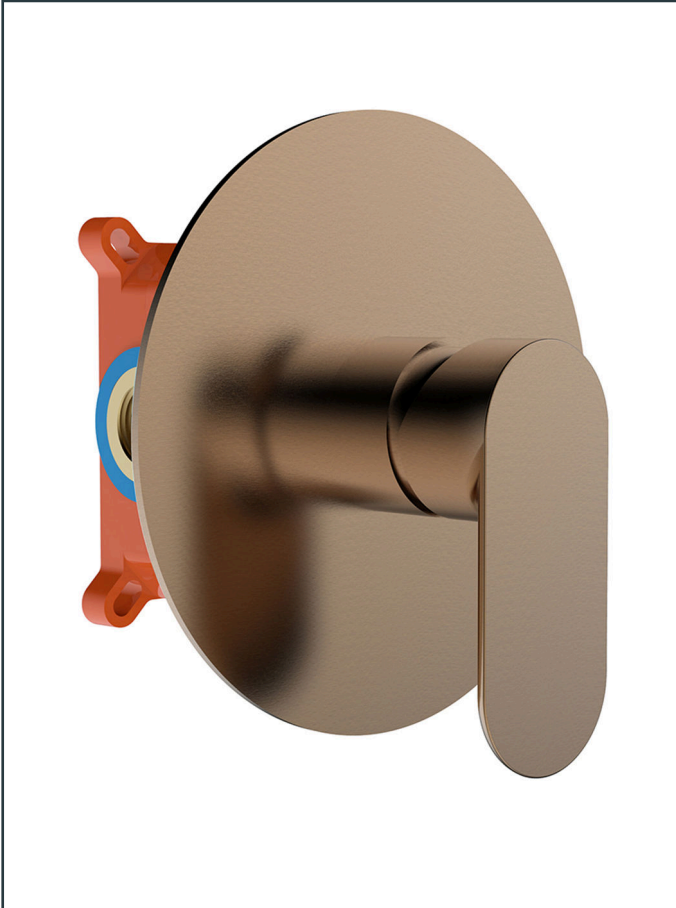

**Photo**

**Product Information**

**Item Descriptions:** Concealed single shower mixer, concealed parts & box included

**Model:** TR+

**Article No:** 820510.BNC

**Material:** Brass

**Brand:** TREDEX

**Finish:** The colour / finish may vary on actual

Brushed Neutral Copper\_BNC

**Specifications:**

Concealed single lever shower mixer, concealed part & box included.

With flowrate (at 3 bar) 24.5 l/min

Length: 160 mm

Width: 107.5 mm

Height: 160 mm

**ForeverEndurance**

Completed an endurance test, surpassing half a million cycles.

**Ex-Brass**

Enhanced health protection resulting from minimal lead content.

**PermaFinish**

PVD brilliant and long-lasting finish

**TECHNICAL DRAWING**