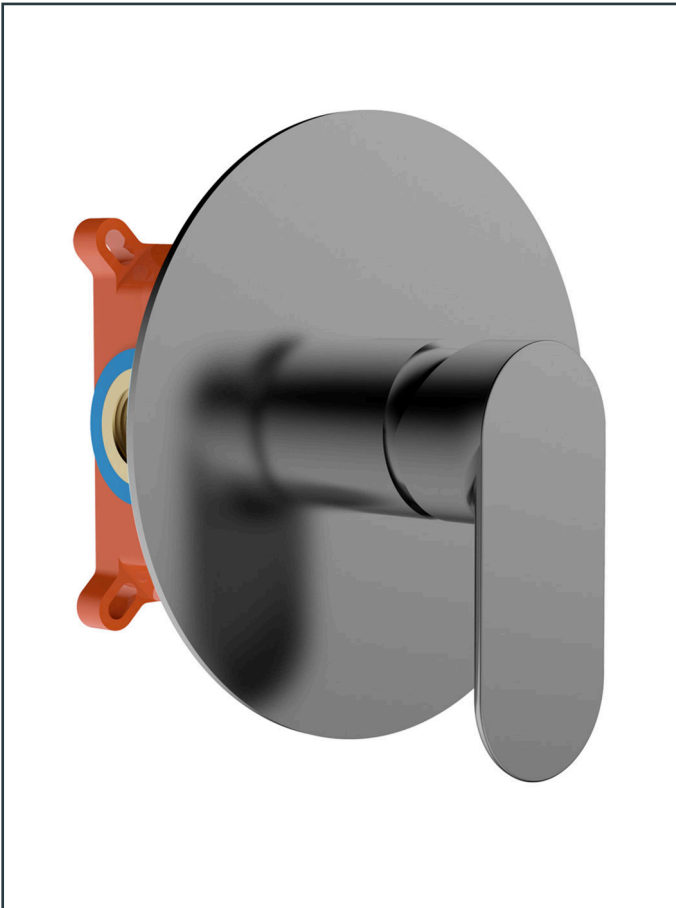

**Photo**

**Product Information**

**Item Descriptions:** Concealed single shower mixer, concealed parts & box included

**Model:** TR+

**Article No:** 820510.BDS

**Material:** Brass

**Brand:** TREDEX

**Finish:** The colour / finish may vary on actual

Brushed Deep Slate\_BDS

**Specifications:**

Concealed single lever shower mixer, concealed part & box included.

With flowrate (at 3 bar) 24.5 l/min

Length: 160 mm

Width: 107.5 mm

Height: 160 mm

**ForeverEndurance**

Completed an endurance test, surpassing half a million cycles.

**Ex-Brass**

Enhanced health protection resulting from minimal lead content.

**PermaFinish**

PVD brilliant and long-lasting finish

**TECHNICAL DRAWING**