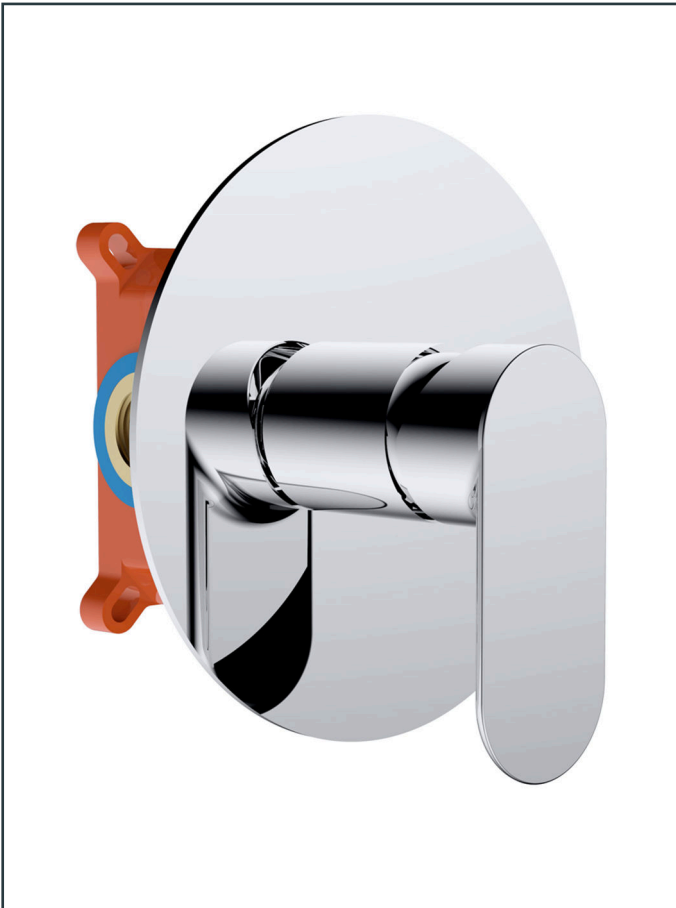

Photo

Product Information

Item Descriptions: Concealed single shower mixer, concealed parts & box included

Model: TR+

Article No: 820510

Material: Brass

Brand: TREDEX

Finish: The colour / finish may vary on actual

Chrome

Specifications:

Concealed single lever shower mixer, concealed part & box included.

With flowrate (at 3 bar) 24.5 l/min

Length: 160 mm

Width: 107.5 mm

Height: 160 mm

 **Perma Shine**
Durable, long lasting brilliant finish ensuring a high gloss, mirror-like shine.

 **ForeverEndurance**
Completed an endurance test, surpassing half a million cycles.

 **Ex-Brass**
Enhanced health protection resulting from minimal lead content.

TECHNICAL DRAWING