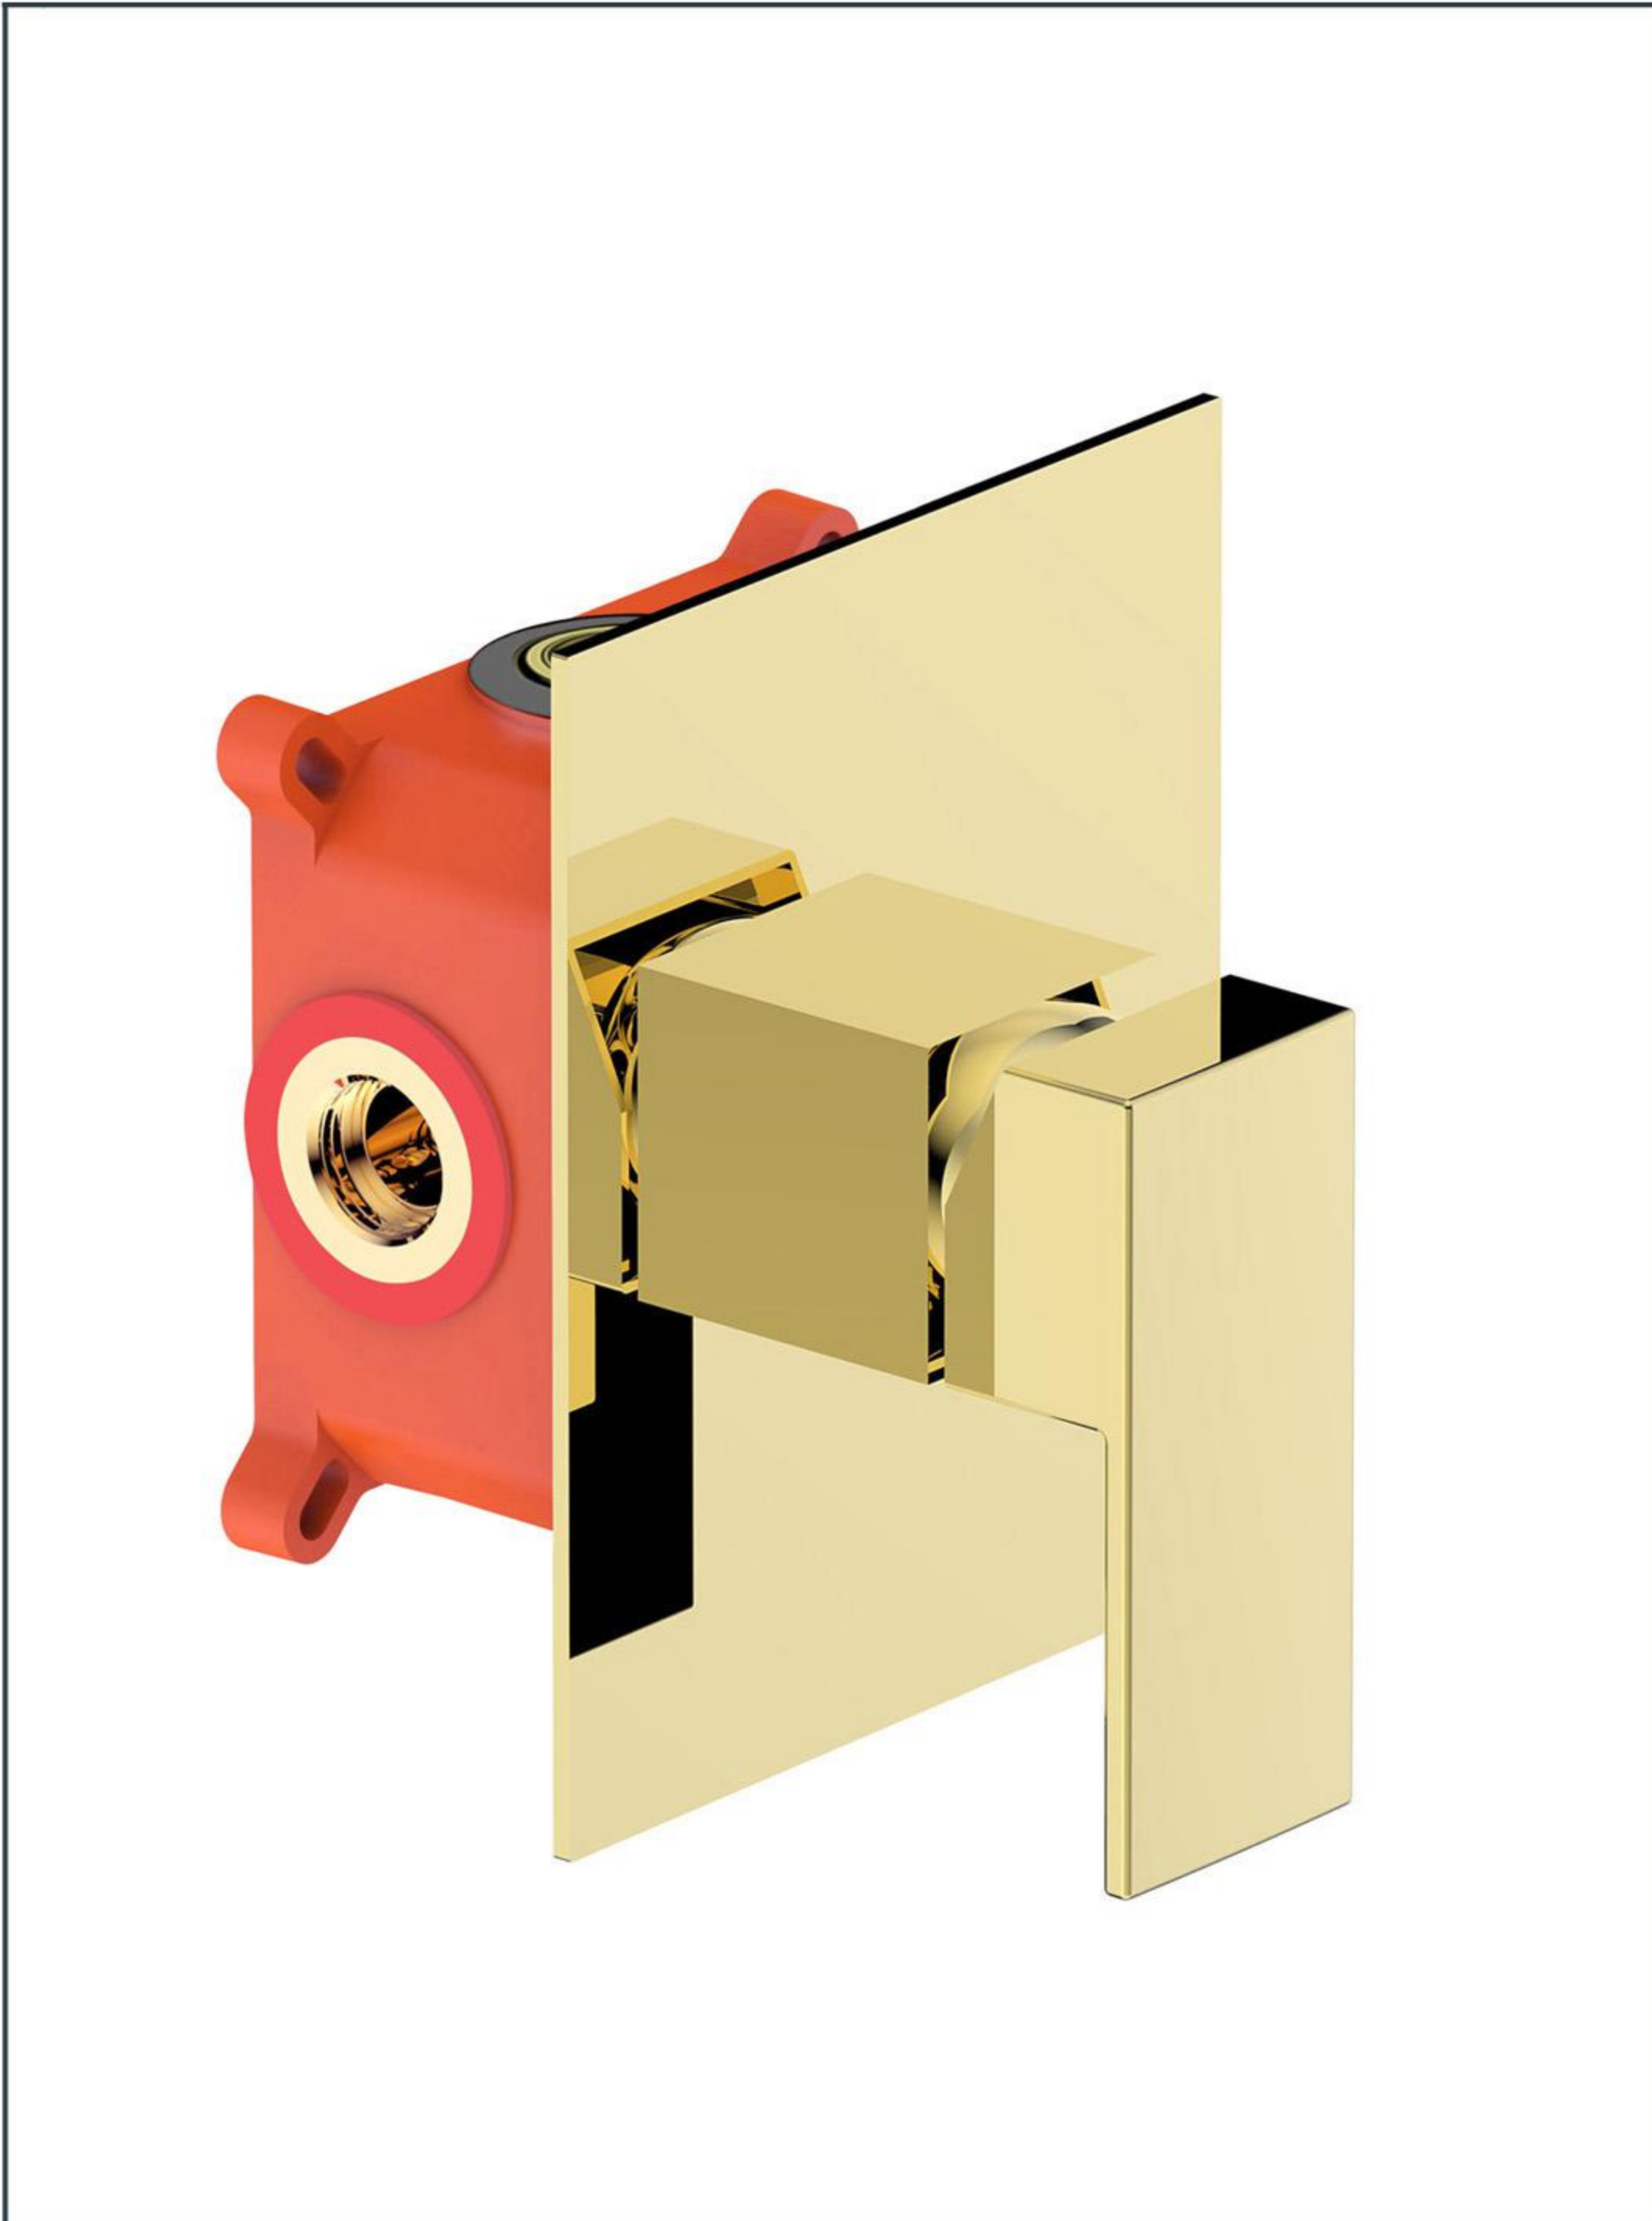

**Photo**

**Product Information:**

**Item Descriptions:** Concealed single lever shower mixer with concealed part & box included

**Model:** TS+

**Article No.** 820505.SNG

**Material:** Brass

**Brand:** TREDEX

**Finish:**

**Note:** The colour / finish may vary on actual

Shiny Neutral Gold\_SNG

**Specifications:**

TREDEX, TS+, Concealed single shower mixer with diverter, concealed parts & box included.

.With flow rate (at 3 bar): 24.50 l/min

**PermaShine**

Shiny chrome finishing gives a durable brilliant finish (applies only on the CR finishes)

**ForeverEndurance**

Passed endurance test that exceeds half a million cycle

**ExBrass**

Minimal lead content provides better health protection compared to standard brass.