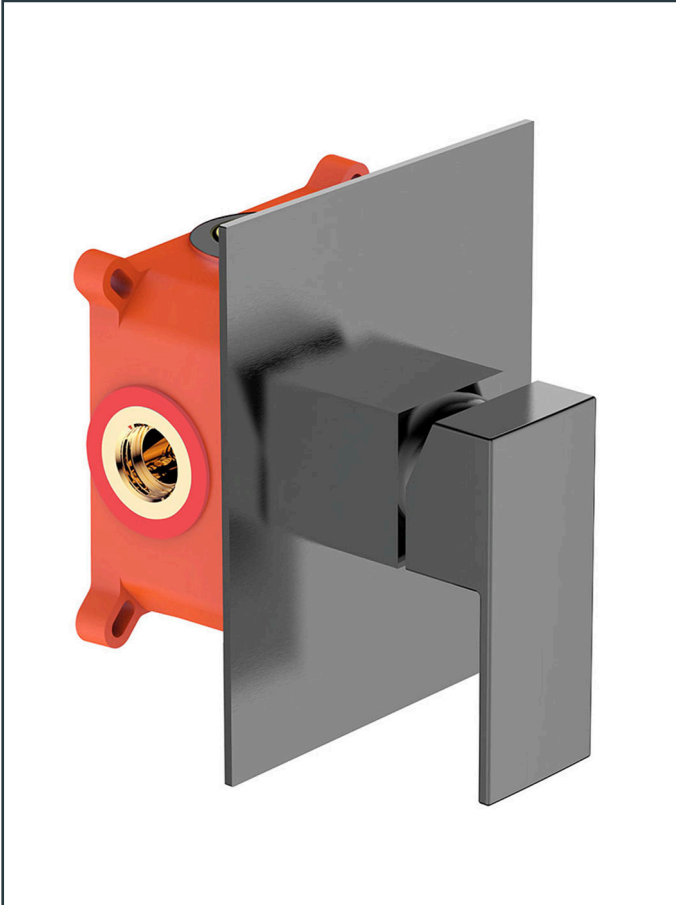

Photo

Product Information

Item Descriptions:	Concealed single shower mixer, concealed parts & box included
Model:	TS+
Article No:	820505.BDS
Material:	Brass
Brand:	TREDEX
Finish:	The colour / finish may vary on actual Brushed Deep Slate_BDS 

Specifications:

Concealed single lever shower mixer, concealed part & box included.
 With flowrate (at 3 bar) 24.5 l/min
 Length: 120 mm
 Width: 150 mm
 Height: 107.5 mm

 **ForeverEndurance**
 Completed an endurance test, surpassing half a million cycles.

 **Ex-Brass**
 Enhanced health protection resulting from minimal lead content.

 **PermaFinish**
 PVD brilliant and long-lasting finish

TECHNICAL DRAWING