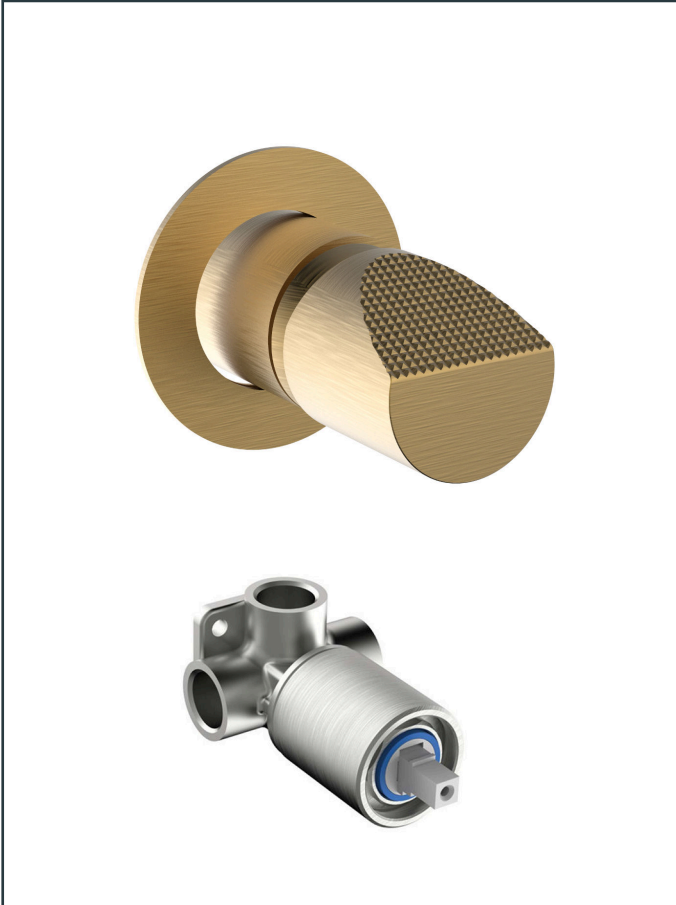

Photo

Product Information

Item Descriptions: Concealed single lever shower mixer with concealed part

Model: KINGDOM

Article No: 820115.G

Material: Stainless Steel

Brand: TREDEX

Finish: The colour / finish may vary on actual

Specifications:

Concealed shower mixer with concealed parts & box included, with flow rate (at 3 bar): 19:89 l/min.

 **Platinum Warranty**
Extended, reliable warranty designed for complete peace of mind.

 **ForeverEndurance**
Completed an endurance test, surpassing half a million cycles.

 **Flexi Space**
Ample space between spout and handle ensuring easier use.

 **ExSteel**
ExSteel faucets are produced from solid-grade 316 stainless steel.