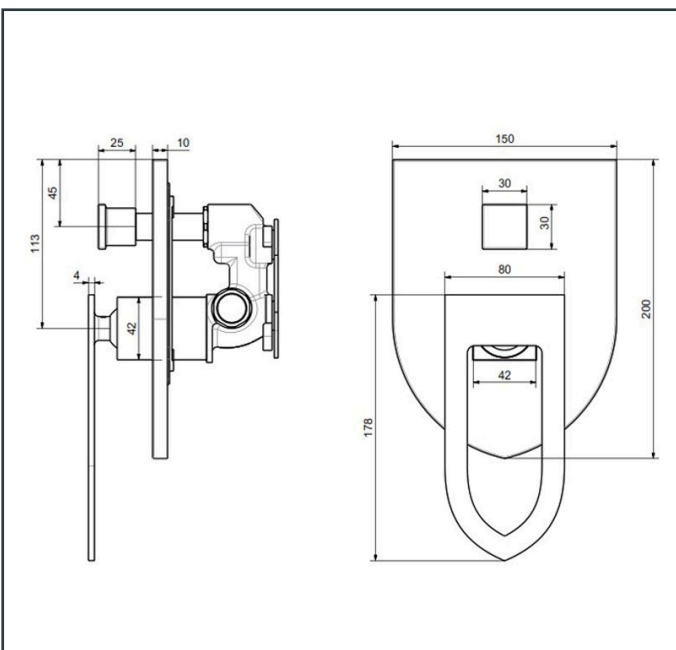

TECHNICAL DRAWING

Product Information

Item Descriptions: Concealed single lever bath & shower mixer with diverter

Model: ARABESQUE

Article No: 811910

Material: Brass

Brand: TREDEX

Finish: The colour / finish may vary on actual

Chrome

Specifications:

Concealed single lever bath & shower mixer with diverter, concealed parts & box included. With flow rate (at 3 bar) 21.3 l/min for spout, 18.1 l/min for shower.

Platinum Warranty

Extended, reliable warranty designed for complete peace of mind.

Perma Shine

Durable, long lasting brilliant finish ensuring a high gloss, mirror-like shine.

ForeverEndurance

Completed an endurance test, surpassing half a million cycles.

Ex-Brass

Enhanced health protection resulting from minimal lead content.