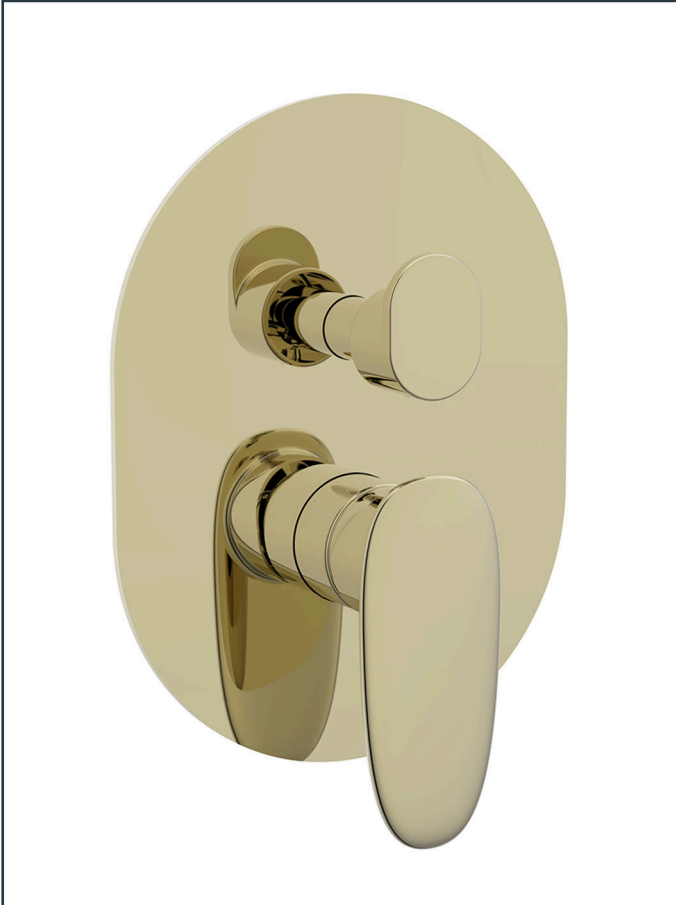

Photo

Product Information

Item Descriptions:	Wall mounted concealed bath mixer with concealed body
Model:	KASKADE
Article No:	810925.SG
Material:	Brass
Brand:	TREDEX
Finish:	The colour / finish may vary on actual Champagne Gold_SG 

Specifications:

Wall mounted concealed bath mixer
With diverter, with concealed body
Length: 165 mm
Width: 121 mm
Height: 231.09 mm

Platinum Warranty

Extended, reliable warranty designed for complete peace of mind.

Perma Shine

Durable, long lasting brilliant finish ensuring a high gloss, mirror-like shine.

ForeverEndurance

Completed an endurance test, surpassing half a million cycles.

Ex-Brass

Enhanced health protection resulting from minimal lead content.