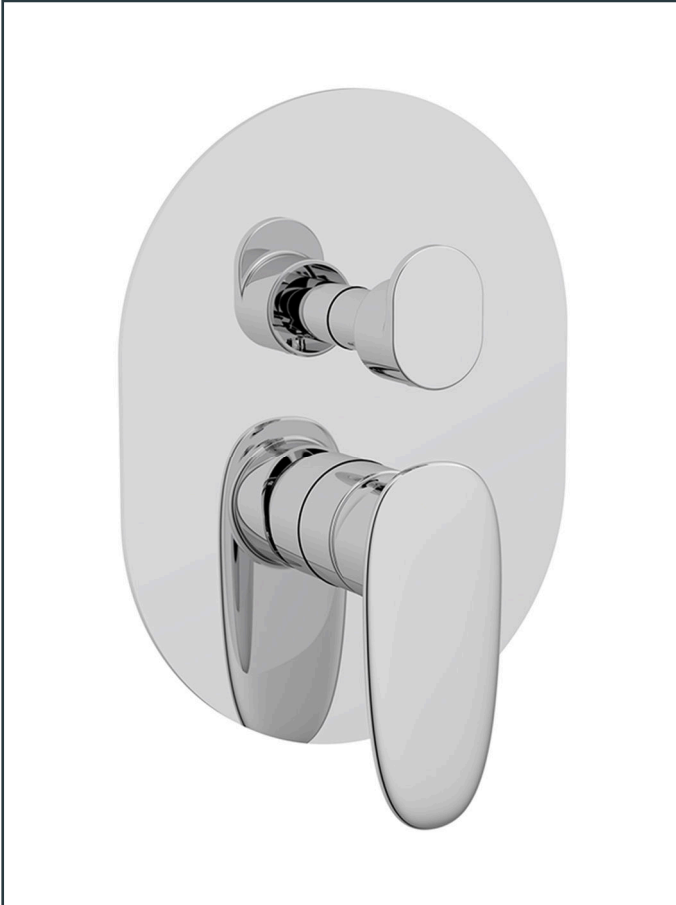

**Photo**

**Product Information**

<b>Item Descriptions:</b>	Wall mounted concealed bath mixer with concealed body
<b>Model:</b>	KASKADE
<b>Article No:</b>	810925
<b>Material:</b>	Brass
<b>Brand:</b>	TREDEX
<b>Finish:</b>	The colour / finish may vary on actual
	Chrome 

**Specifications:**

Wall mounted concealed bath mixer  
With diverter, with concealed body  
Length: 165 mm  
Width: 121 mm  
Height: 231.09 mm

**Platinum Warranty**

Extended, reliable warranty designed for complete peace of mind.