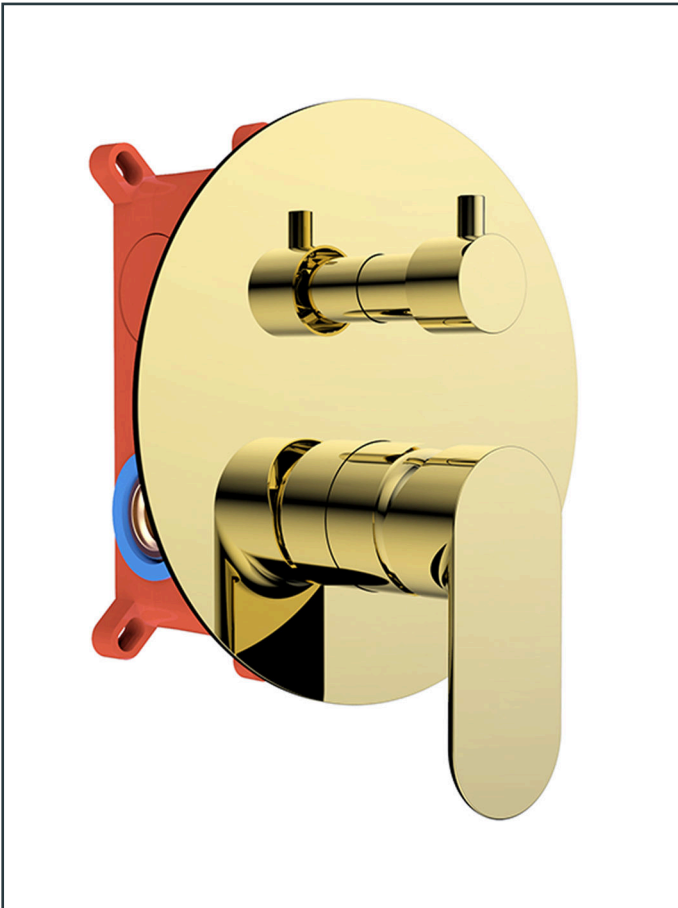

Photo

Product Information

Item Descriptions: Concealed single bath & shower mixer with diverter, concealed parts & box included

Model: TR+

Article No: 810510.SNG

Material: Brass

Brand: TREDEX

Finish: The colour / finish may vary on actual
Shiny Neural Gold_SNG 

Specifications:

Concealed single lever bath & shower mixer. With diverter, concealed part & box included. With flowrate (at 3 bar) 20.20 l/min for shower, 21.80 l/min for bath.

Length: 130 mm

Width: 125 mm

Height: 180 mm

TECHNICAL DRAWING

 **Perma Shine**
Durable, long lasting brilliant finish ensuring a high gloss, mirror-like shine.

 **ForeverEndurance**
Completed an endurance test, surpassing half a million cycles.

 **Ex-Brass**
Enhanced health protection resulting from minimal lead content.

 **PermaFinish**
PVD brilliant and long-lasting finish