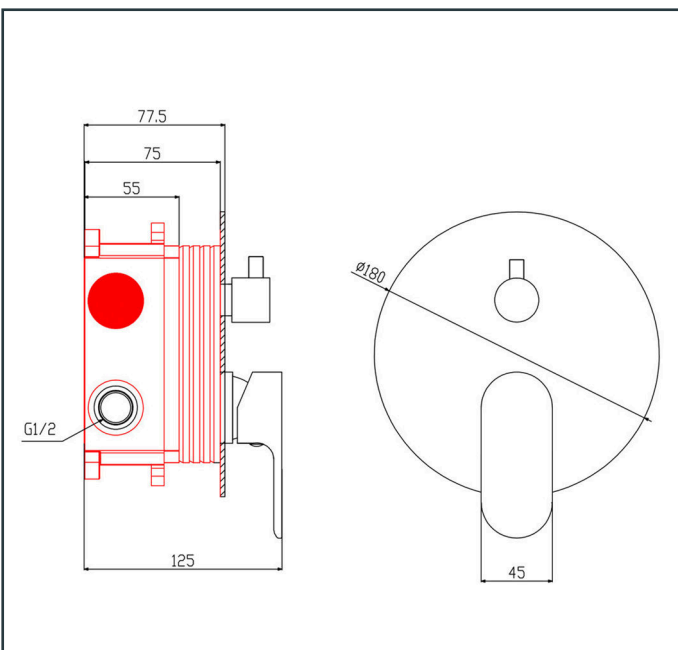

Photo

Product Information

Item Descriptions: Concealed single bath & shower mixer with diverter, concealed parts & box included

Model: TR+

Article No: 810510.SNG

Material: Brass

Brand: TREDEX

Finish: The colour / finish may vary on actual
Shiny Neural Gold_SNG 

Specifications:

Concealed single lever bath & shower mixer. With diverter, concealed part & box included. With flowrate (at 3 bar) 20.20 l/min for shower, 21.80 l/min for bath.

Length: 130 mm

Width: 125 mm

Height: 180 mm

TECHNICAL DRAWING

 **Perma Shine**
Durable, long lasting brilliant finish ensuring a high gloss, mirror-like shine.

 **ForeverEndurance**
Completed an endurance test, surpassing half a million cycles.