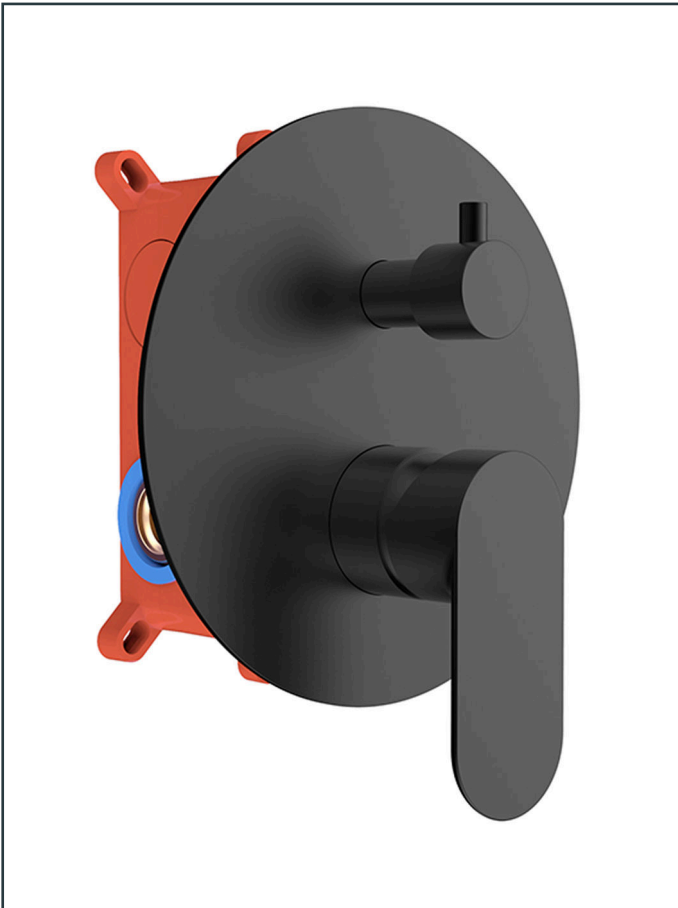

**Photo**

**Product Information**

**Item Descriptions:** Concealed single bath & shower mixer with diverter, concealed parts & box included

**Model:** TR+

**Article No:** 810510.MB

**Material:** Brass

**Brand:** TREDEX

**Finish:** The colour / finish may vary on actual

Matte Black\_MB

**Specifications:**

Concealed single lever bath & shower mixer. With diverter, concealed part & box included. With flowrate (at 3 bar) 20.20 l/min for shower, 21.80 l/min for bath.

Length: 130 mm

Width: 125 mm

Height: 180 mm

**ForeverEndurance**

Completed an endurance test, surpassing half a million cycles.

**Ex-Brass**

Enhanced health protection resulting from minimal lead content.

**TECHNICAL DRAWING**