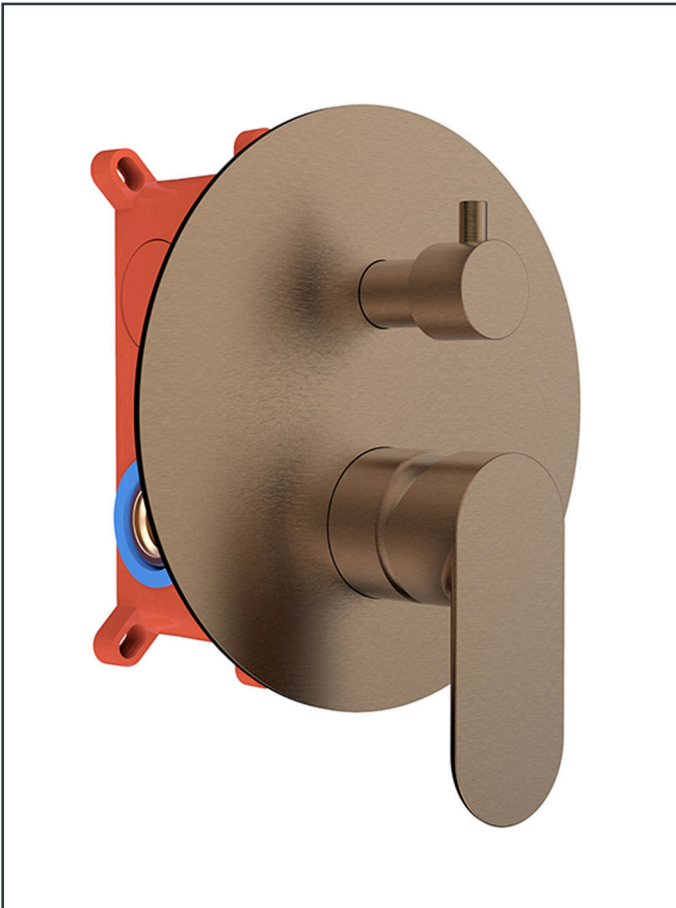

**Photo**

**Product Information**

**Item Descriptions:** Concealed single bath & shower mixer with diverter, concealed parts & box included

**Model:** TR+

**Article No:** 810510.BNC

**Material:** Brass

**Brand:** TREDEX

**Finish:** The colour / finish may vary on actual  
Brushed Neutral Copper\_BNC 

**Specifications:**

Concealed single lever bath & shower mixer. With diverter, concealed part & box included. With flowrate (at 3 bar) 20.20 l/min for shower, 21.80 l/min for bath.

Length: 130 mm  
Width: 125 mm  
Height: 180 mm

 **ForeverEndurance**  
Completed an endurance test, surpassing half a million cycles.

 **Ex-Brass**  
Enhanced health protection resulting from minimal lead content.

 **PermaFinish**  
PVD brilliant and long-lasting finish

**TECHNICAL DRAWING**