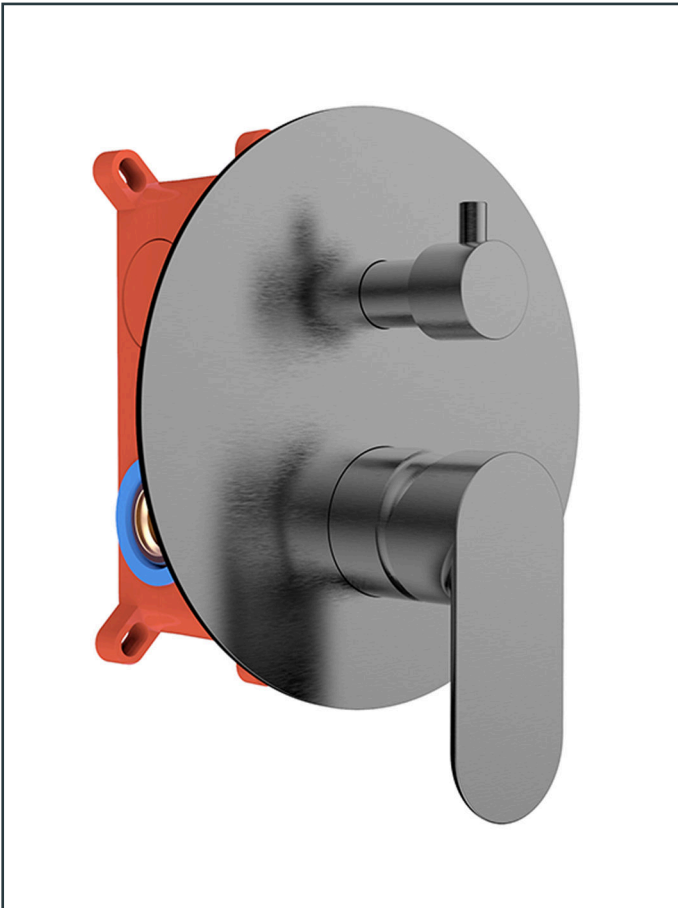

Photo

Product Information

Item Descriptions: Concealed single bath & shower mixer with diverter, concealed parts & box included

Model: TR+

Article No: 810510.BDS

Material: Brass

Brand: TREDEX

Finish: The colour / finish may vary on actual
Brushed Deep Slate_BDS 

Specifications:

Concealed single lever bath & shower mixer. With diverter, concealed part & box included. With flowrate (at 3 bar) 20.20 l/min for shower, 21.80 l/min for bath.

Length: 180 mm
Width: 125 mm
Height: 180 mm