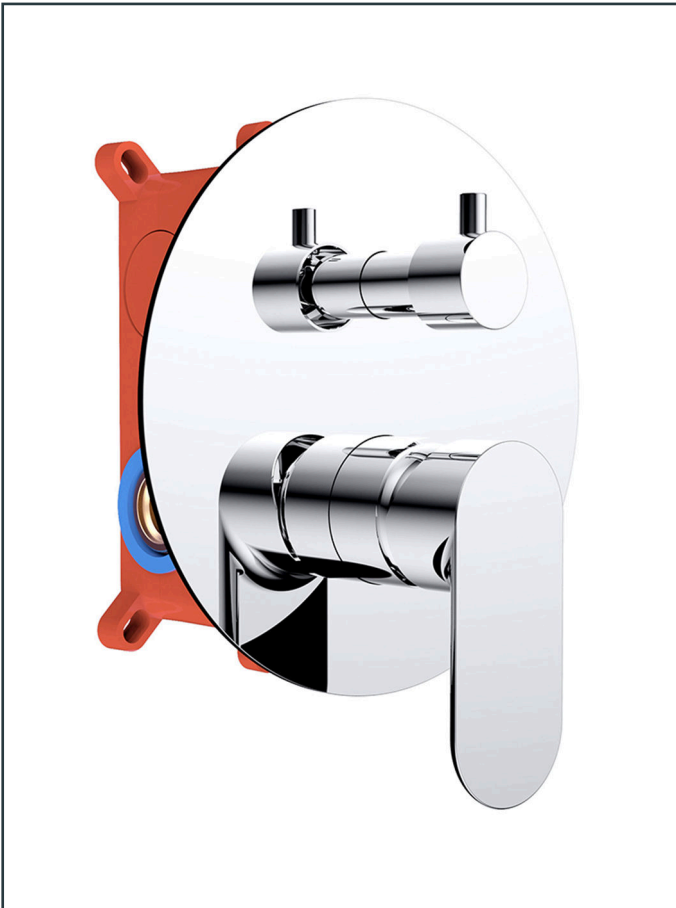

Photo

Product Information

Item Descriptions: Concealed single bath & shower mixer with diverter, concealed parts & box included

Model: TR+

Article No: 810510

Material: Brass

Brand: TREDEX

Finish: The colour / finish may vary on actual

Specifications:

Concealed single lever bath & shower mixer. With diverter, concealed part & box included. With flowrate (at 3 bar) 20.20 l/min for shower, 21.80 l/min for bath.

Length: 180 mm

Width: 125 mm

Height: 180 mm

 **Perma Shine**
Durable, long lasting brilliant finish ensuring a high gloss, mirror-like shine.

 **ForeverEndurance**
Completed an endurance test, surpassing half a million cycles.

 **Ex-Brass**
Enhanced health protection resulting from minimal lead content.