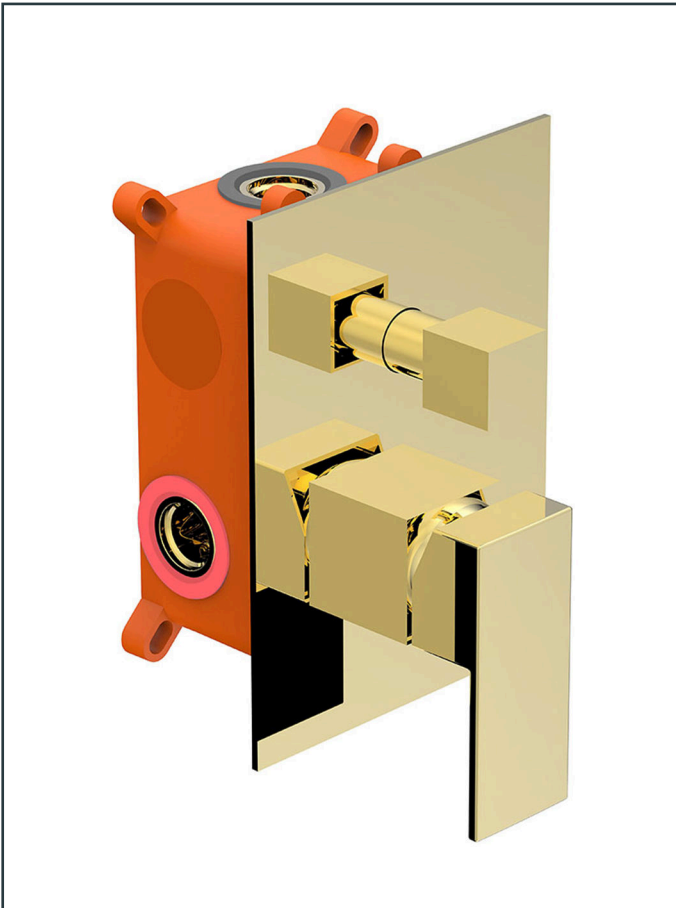

Photo

Product Information

Item Descriptions: Concealed single bath & shower mixer with diverter, concealed parts & box included

Model: TS+

Article No: 810505.SNG

Material: Brass

Brand: TREDEX

Finish: The colour / finish may vary on actual
Polished Neural Gold_SNG 

Specifications:

Concealed single lever bath & shower mixer.
With diverter, concealed part & box included.
With flowrate (at 3 bar) 20.20 l/min for shower, 21.80 l/min for bath.
Length: 130 mm
Width: 125 mm
Height: 180 mm

 **Perma Shine**
Durable, long lasting brilliant finish ensuring a high gloss, mirror-like shine.

 **ForeverEndurance**
Completed an endurance test, surpassing half a million cycles.

 **Ex-Brass**
Enhanced health protection resulting from minimal lead content.

 **PermaFinish**
PVD brilliant and long-lasting finish

TECHNICAL DRAWING